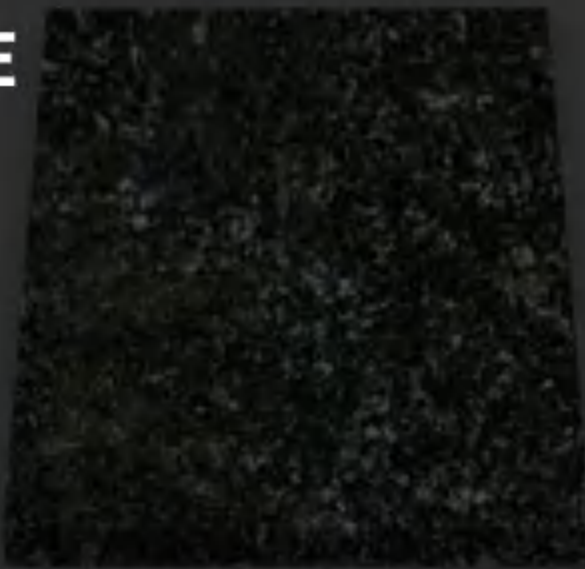

ZIMBABWE BLACK GRANITE

Origin: Zimbabwe

Surface: Polished

Slab size: 2900*1500 mmUP