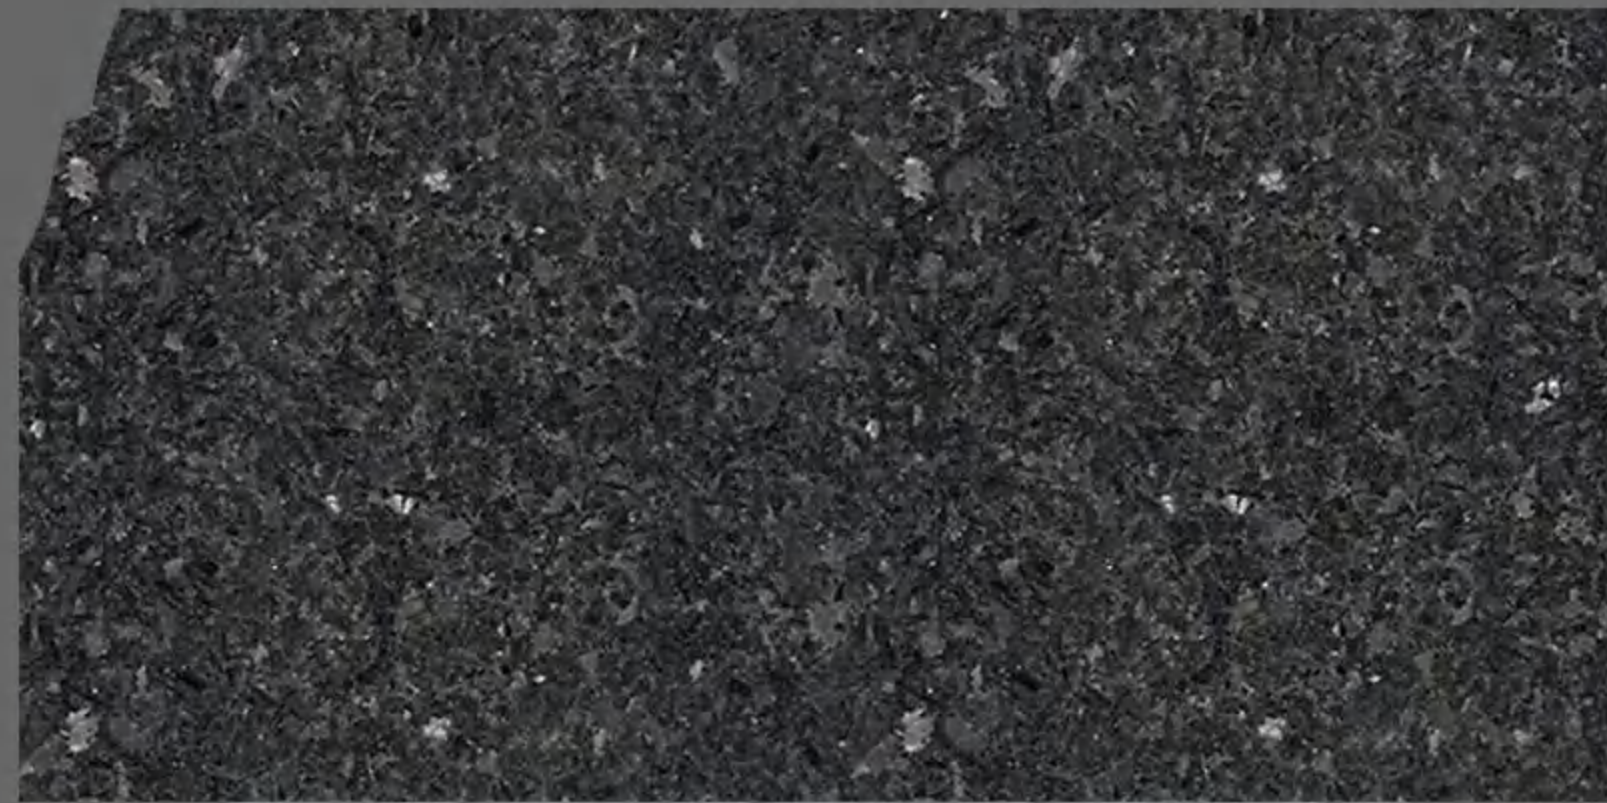

Surface: Polished

Slab size: 2900*1500 mmUP

ANGOLA BLACK GRANITE

Origin: Angola

Surface: Polished

Slab size: 2900*1500 mmUP

BLACK GALAXY GRANITE

Origin: India