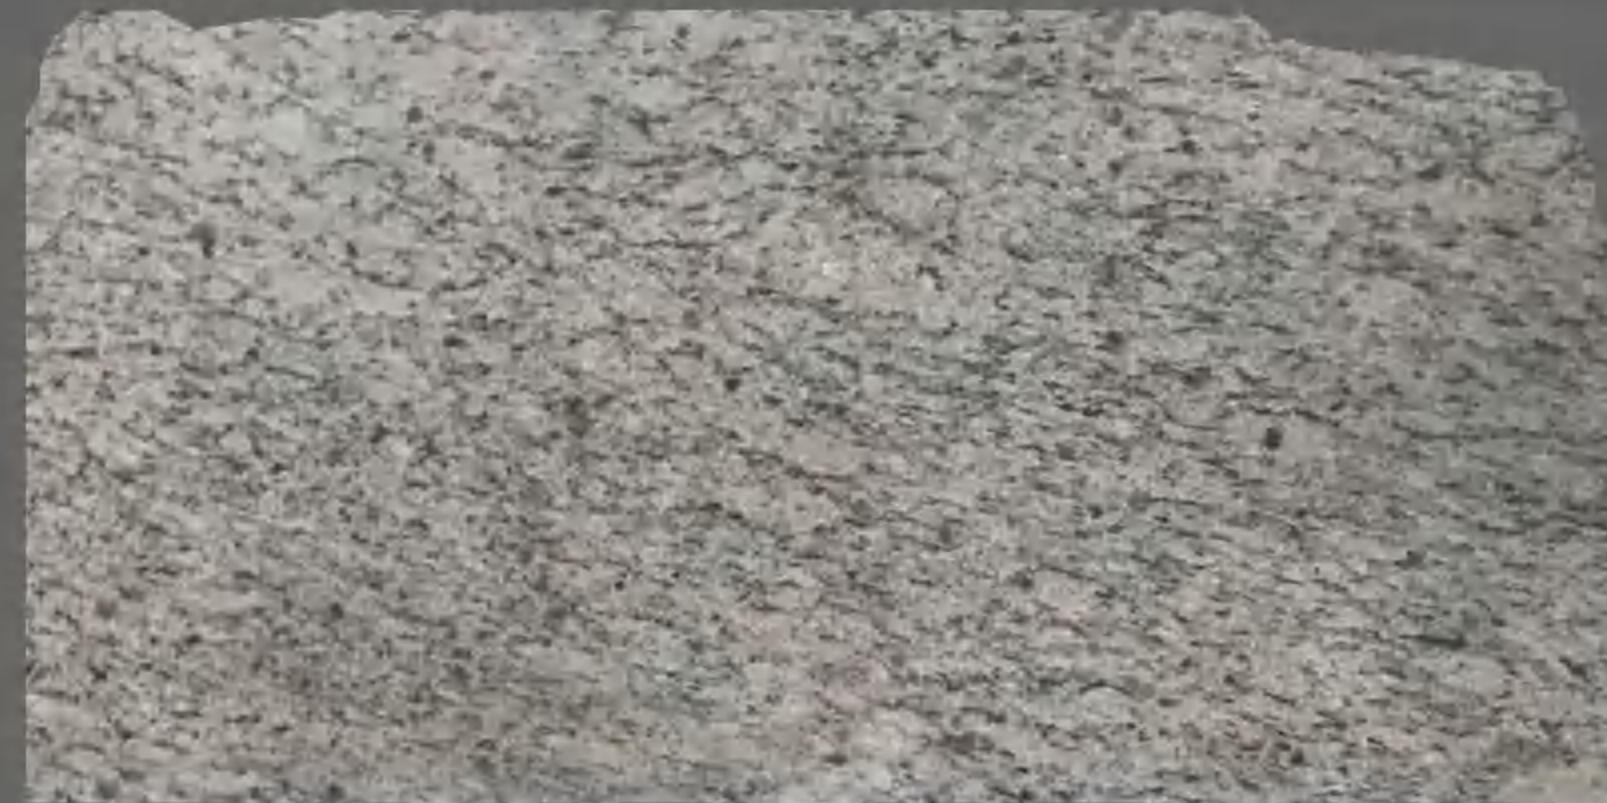

BRAZIL GIALLO SAMOA

Origin: China

Surface: Polished

Slab size: 2900*1500 mmUP