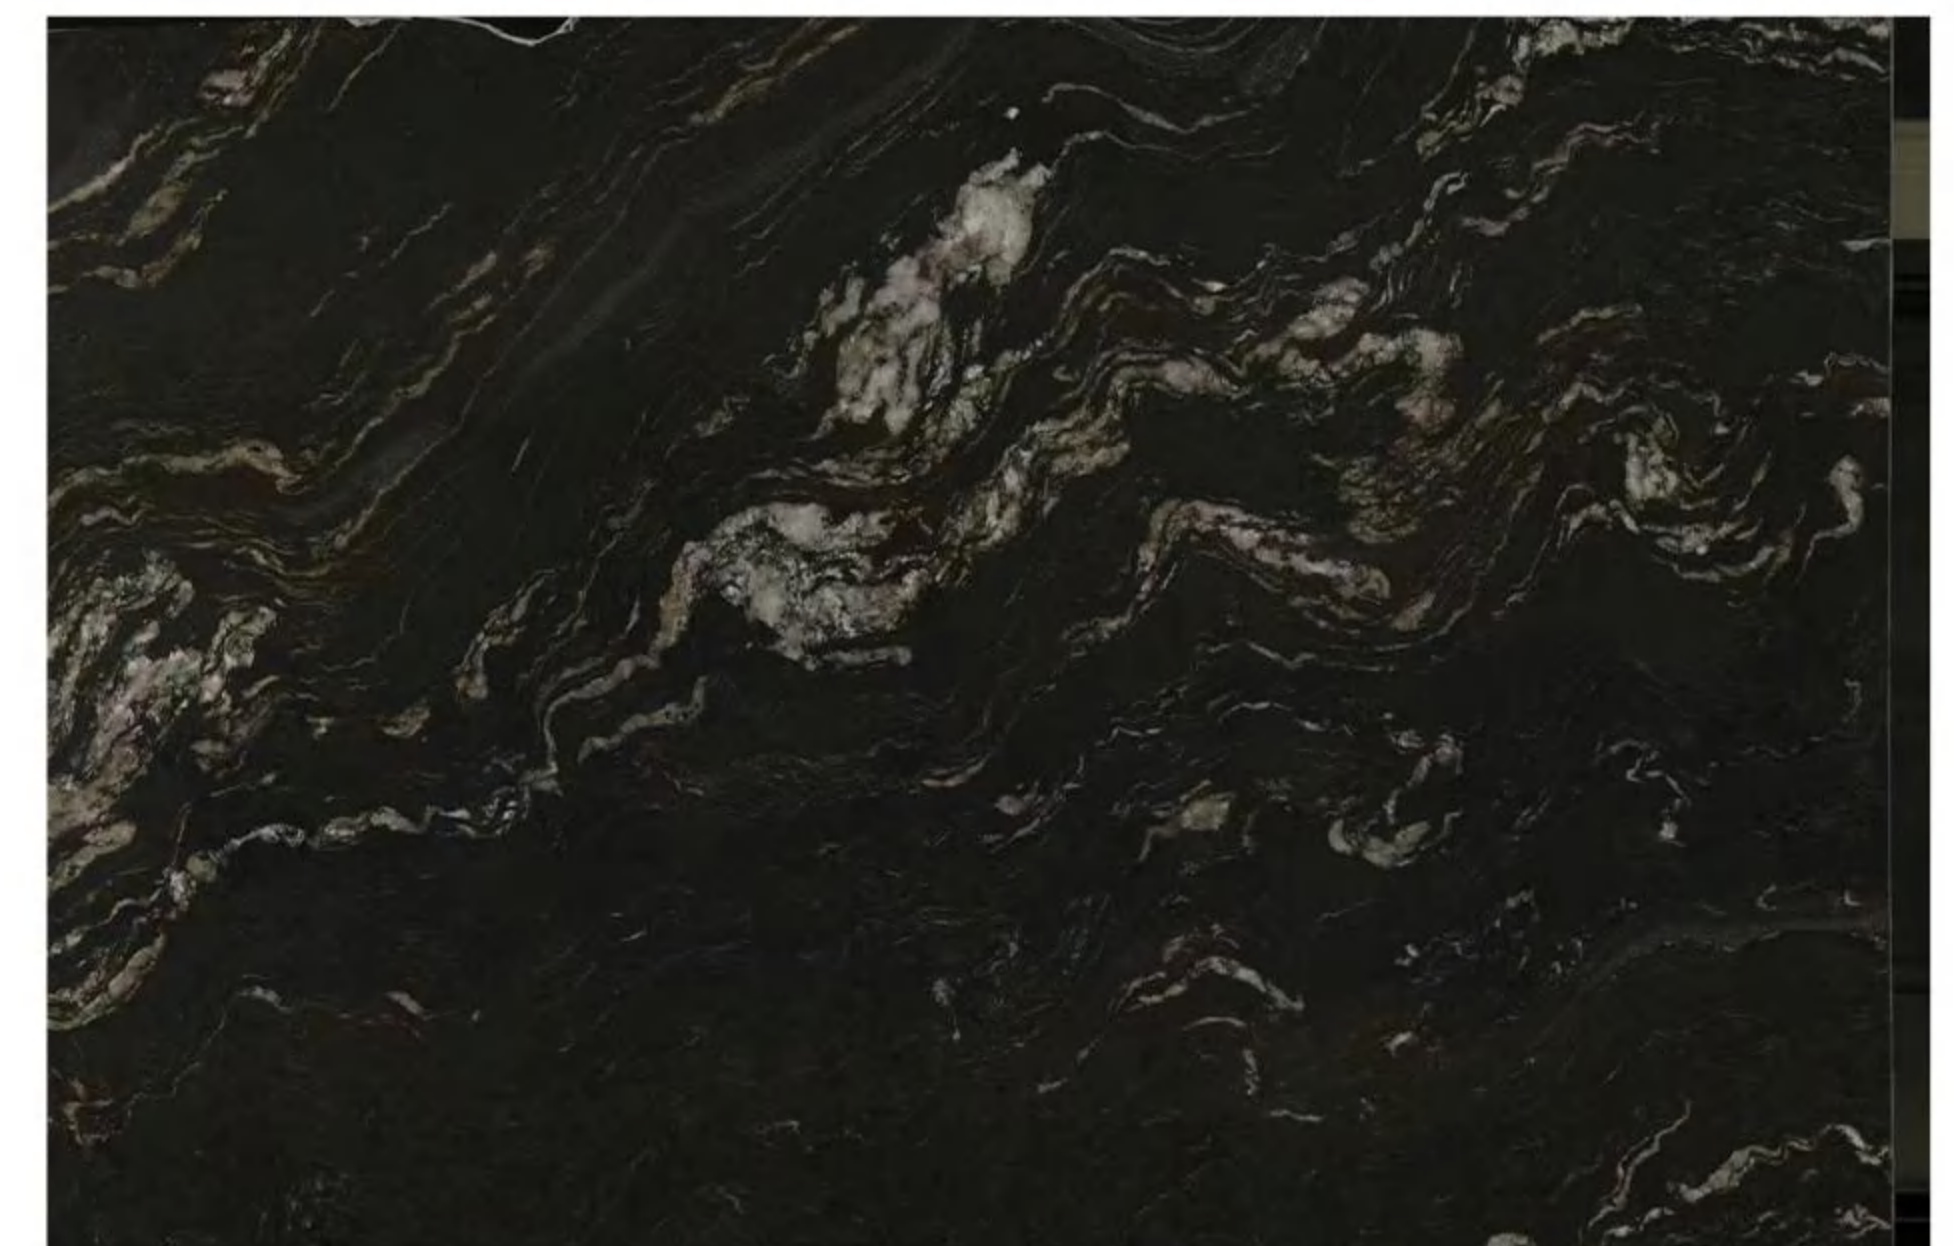

TITANIUM SATIN GRANITE

Origin: Brazil

Slab size: 2900*1500 mmUP

Surface: Polished / Honed / Leathered

Application: Hotel, Apartment, Villa, etc