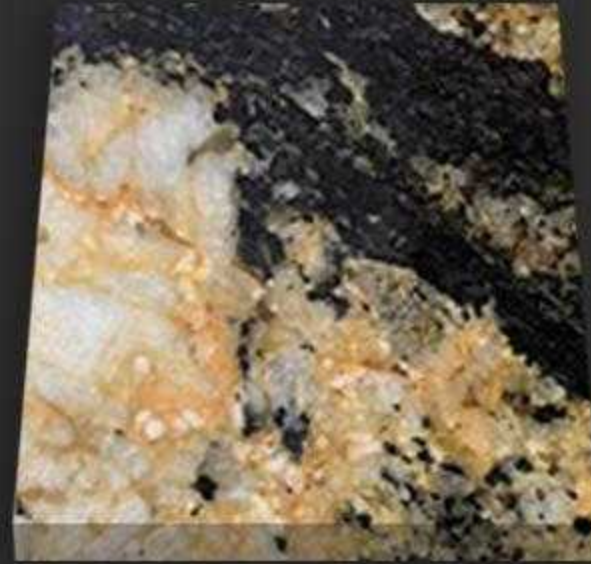

Surface: Polished / Honed / Leathered

Application:Hotel,Apartment,Villa,etc

COSMIC BLACK GRANITE

Origin: Brazil

Surface: Polished

Slab size: 2900*1500 mmUP

TITANIUM SATIN GRANITE

Origin: Brazil

Surface: Polished

Slab size: 2900*1500 mmUP

ANGOLA BLACK GRANITE

Origin: Angola

Surface: Polished

Slab size: 2900*1500 mmUP

BLACK GALAXY GRANITE

Origin: India