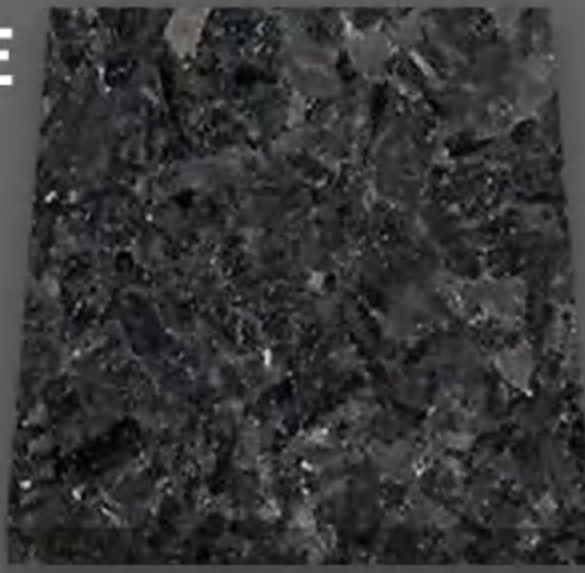

Surface: Polished

Slab size: 2900*1500 mmUP

ANGOLA BLACK GRANITE

Origin: Angola

Surface: Polished

Slab size: 2900*1500 mmUP

BLACK GALAXY GRANITE

Origin: India