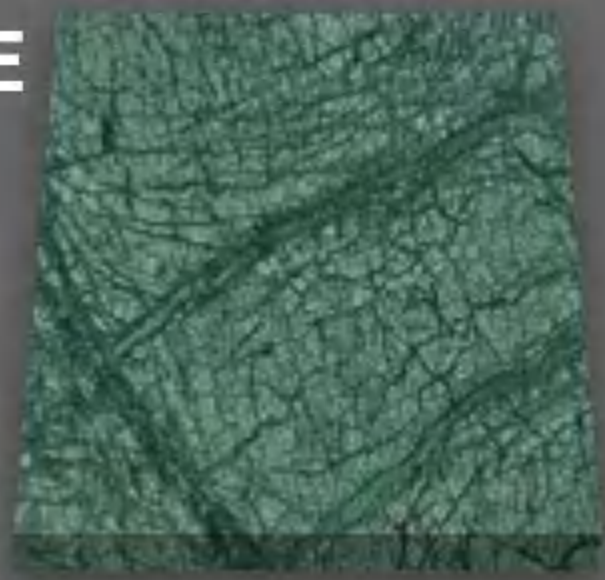

TAIWAN GREEN MARBLE

Origin: Taiwan China
Surface: Polished
thickness: 18mm