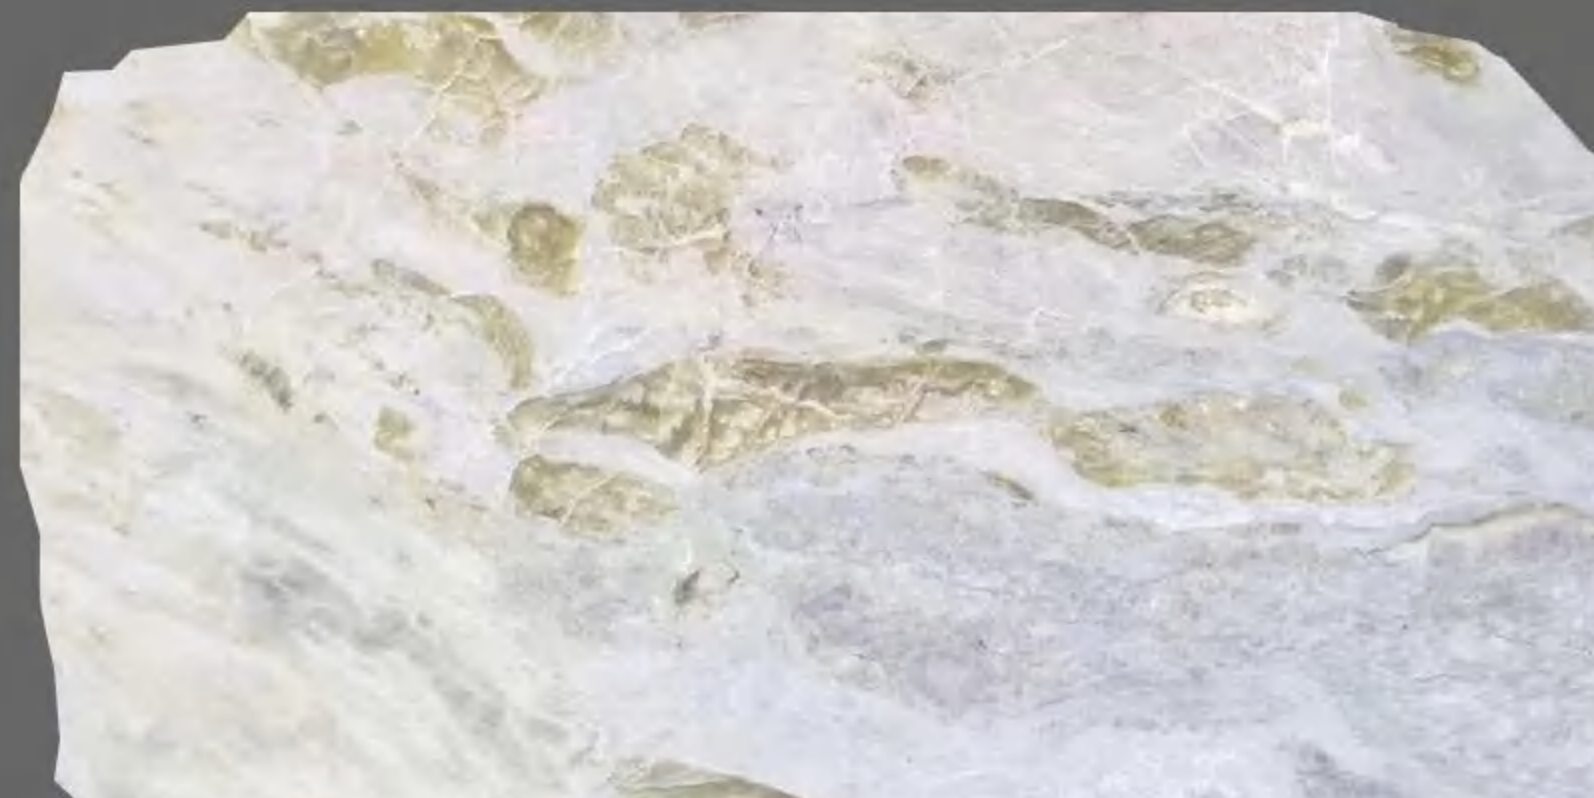

CHANGBAI BLUE JADE

Origin: China

Surface: Polished

thickness: 18mm