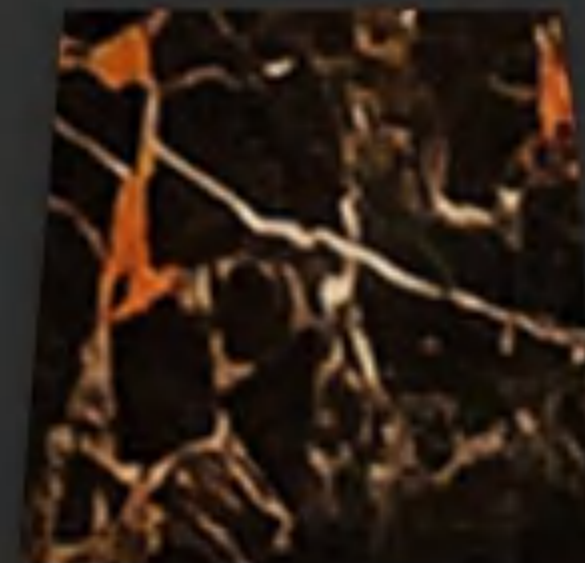

BLACK GOLD

Origin: Greece

Surface: Polished

thickness: 18mm