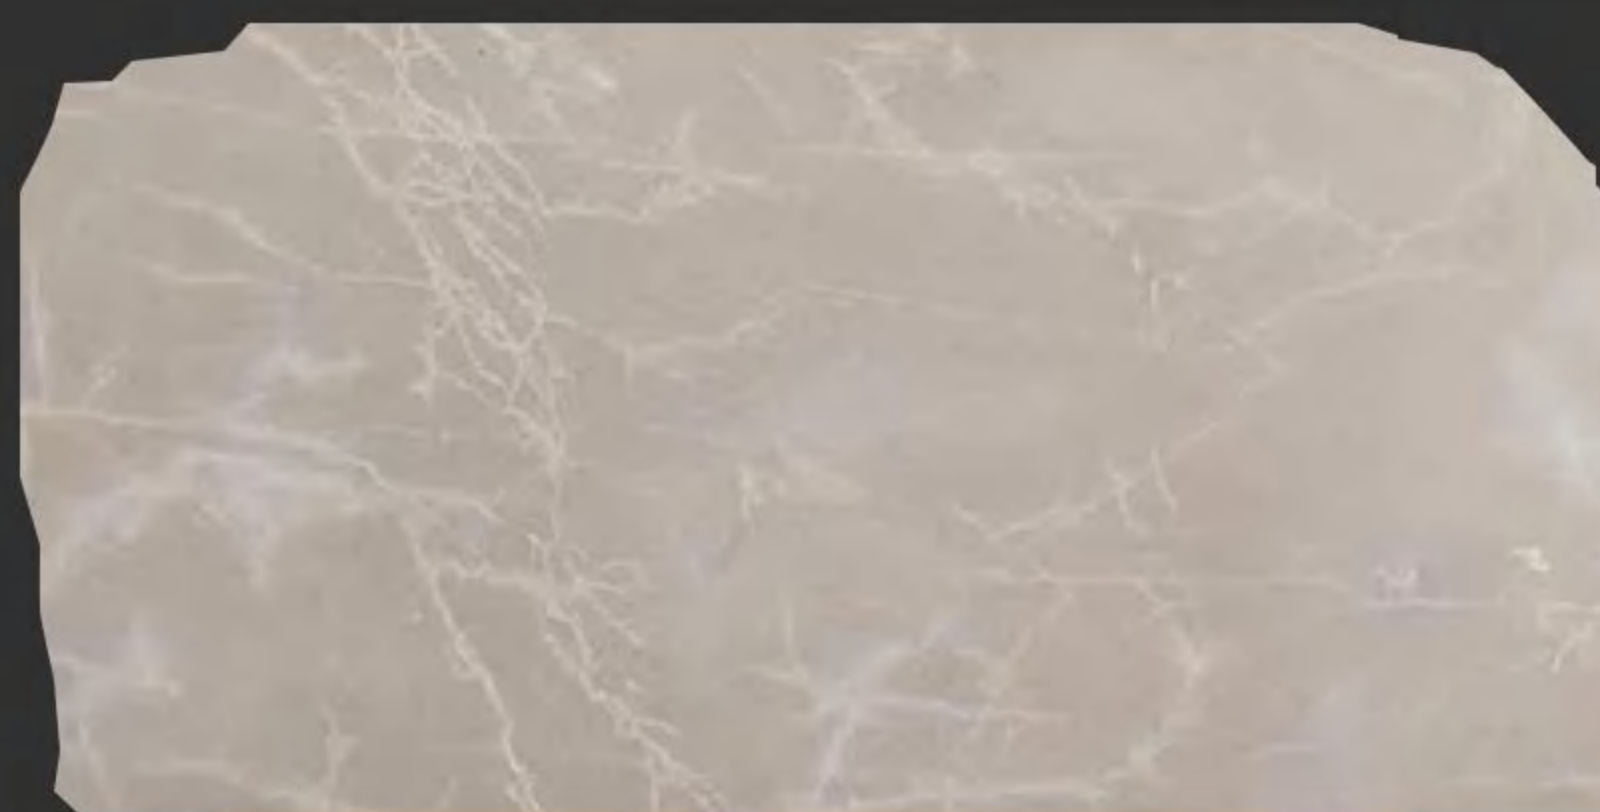

LIGHTNING BEIGE MARBLE

Origin: Turkey

Surface: Polished

thickness: 18mm