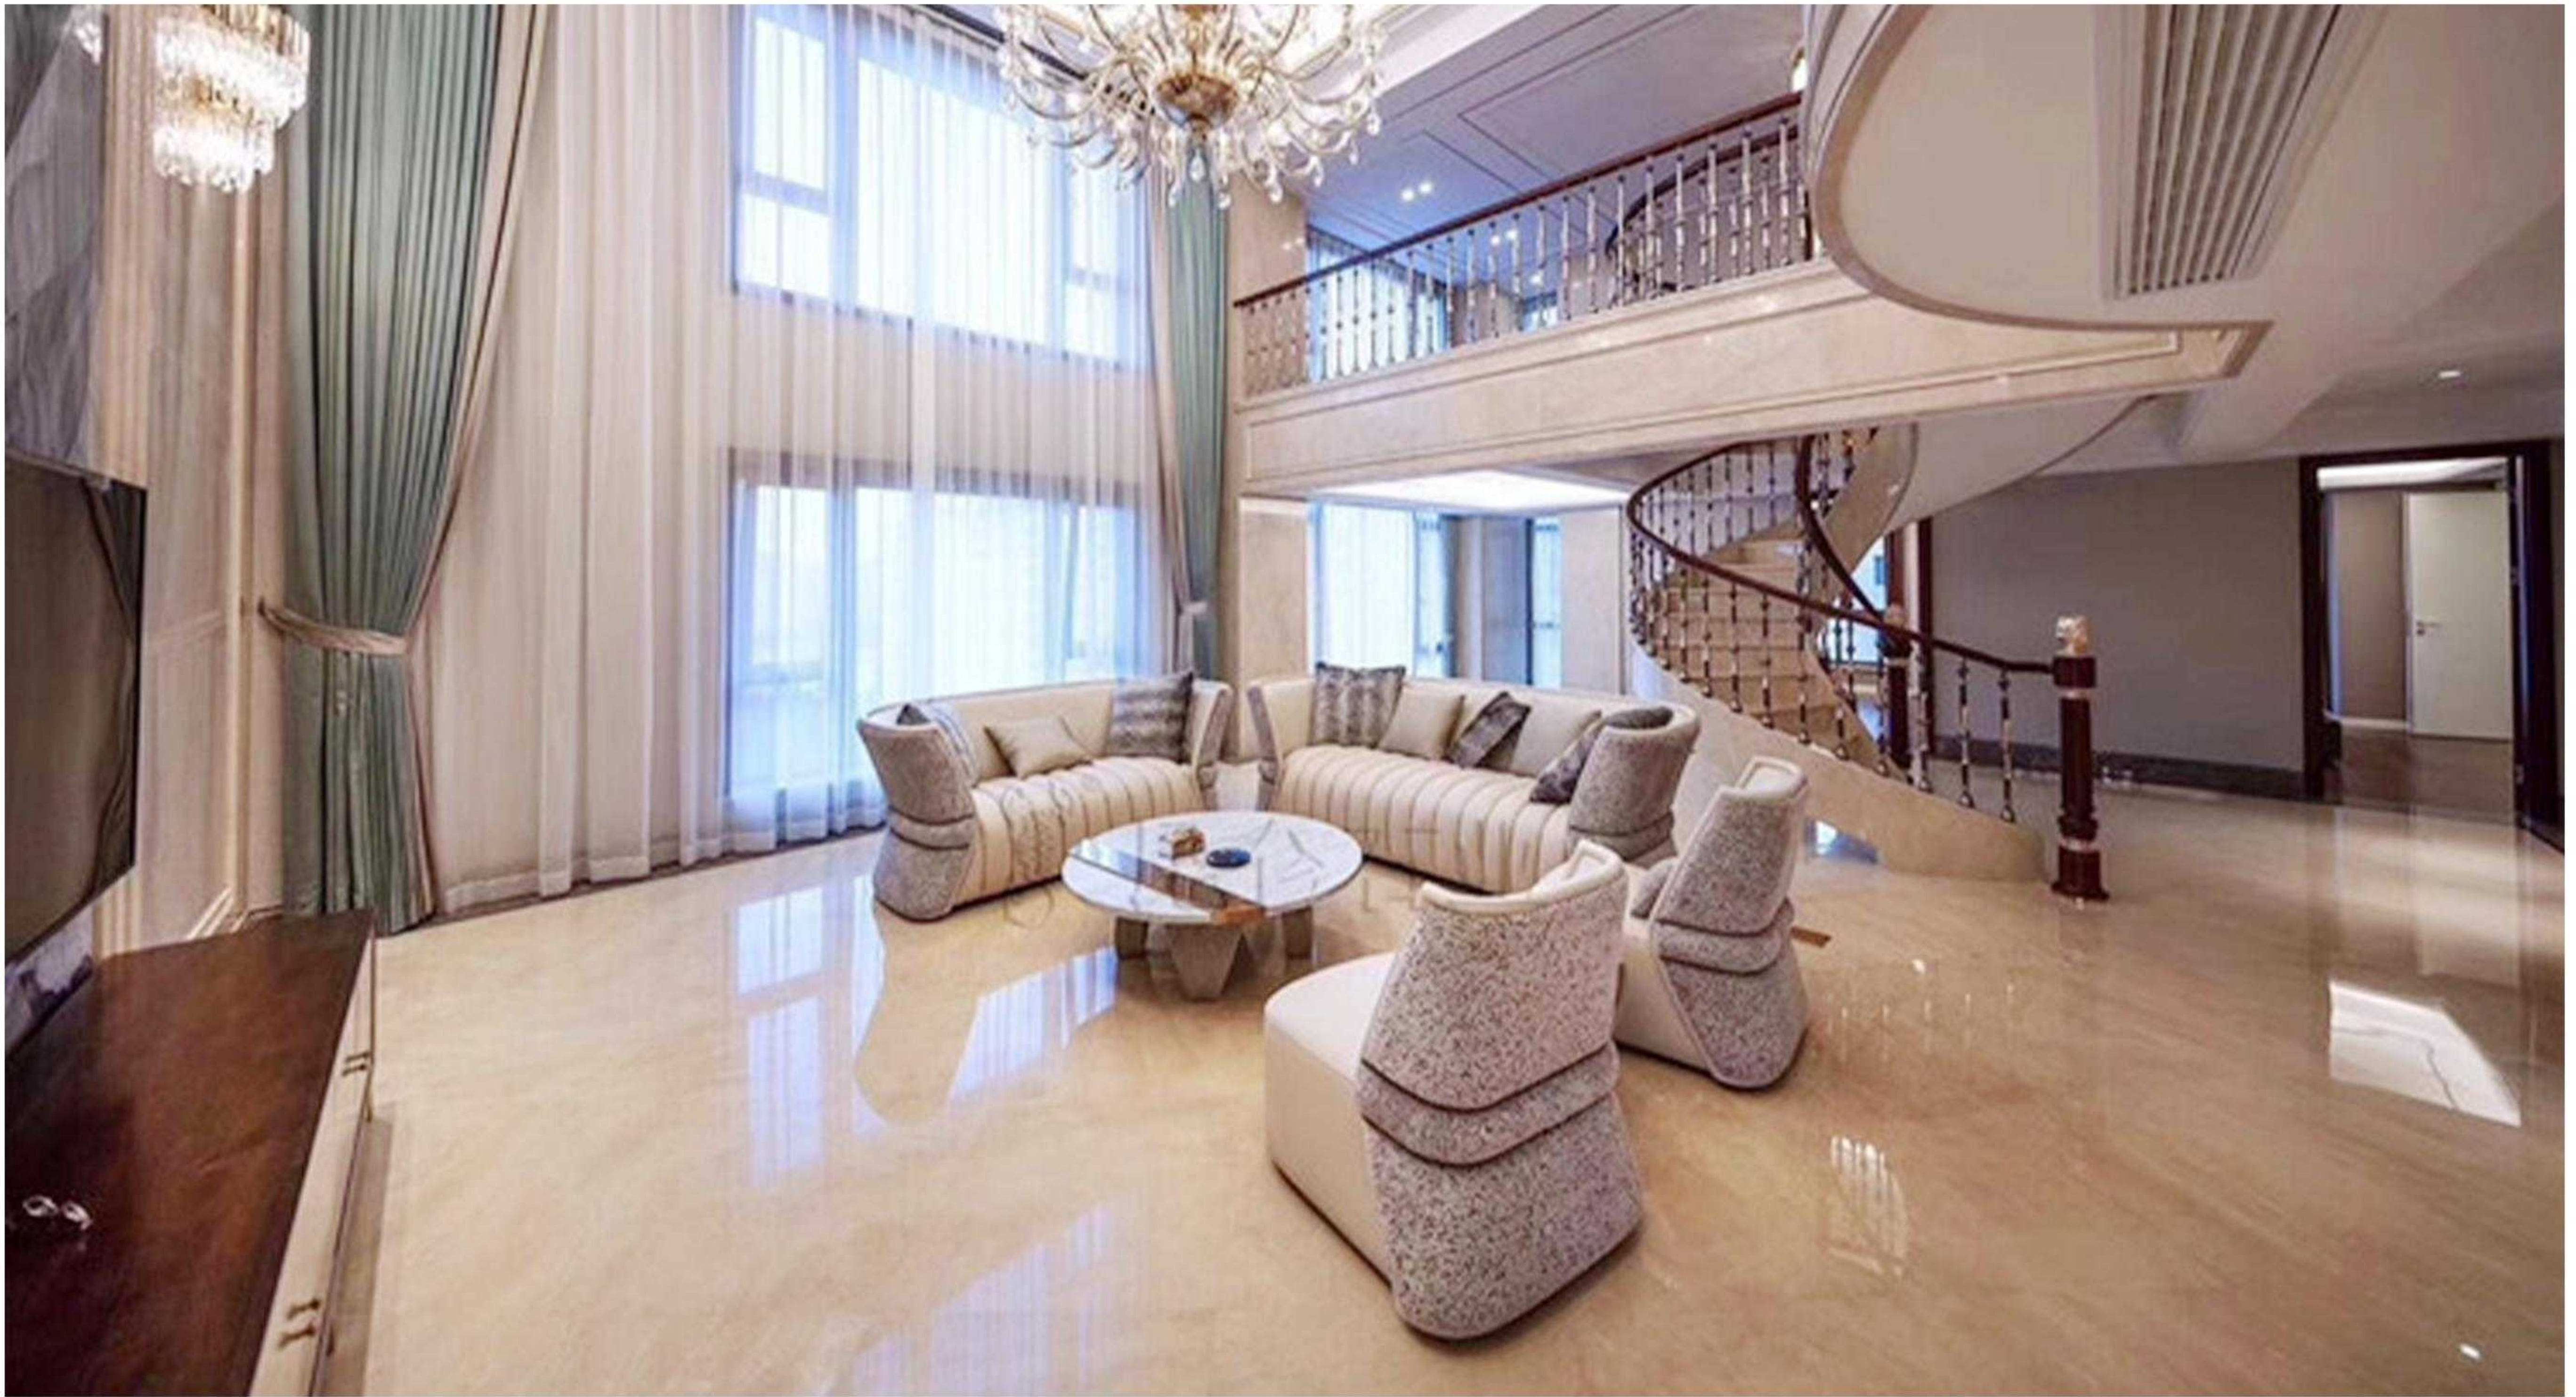

# MARJAN BEIGE MARBLE

Origin: Iran

Thickness: 18mm

Surface: Polished / Honed / Leathered

Application: Hotel, Apartment, Villa, etc