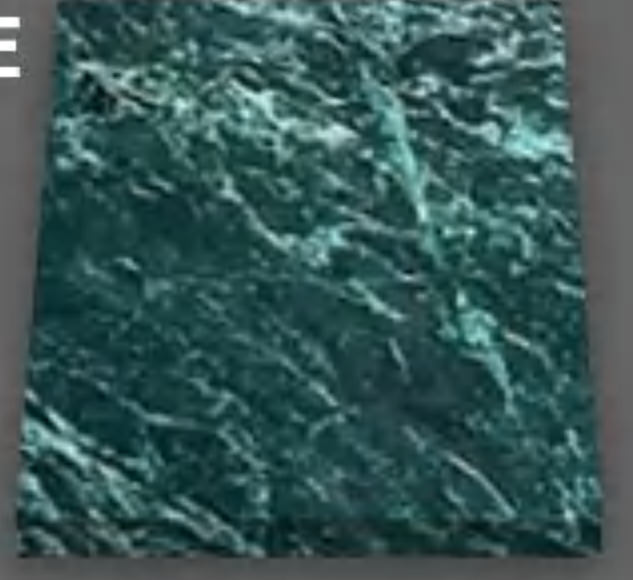

MERIDIAN GREEN MARBLE

Origin: Indian
Surface: Polished
thickness: 18mm