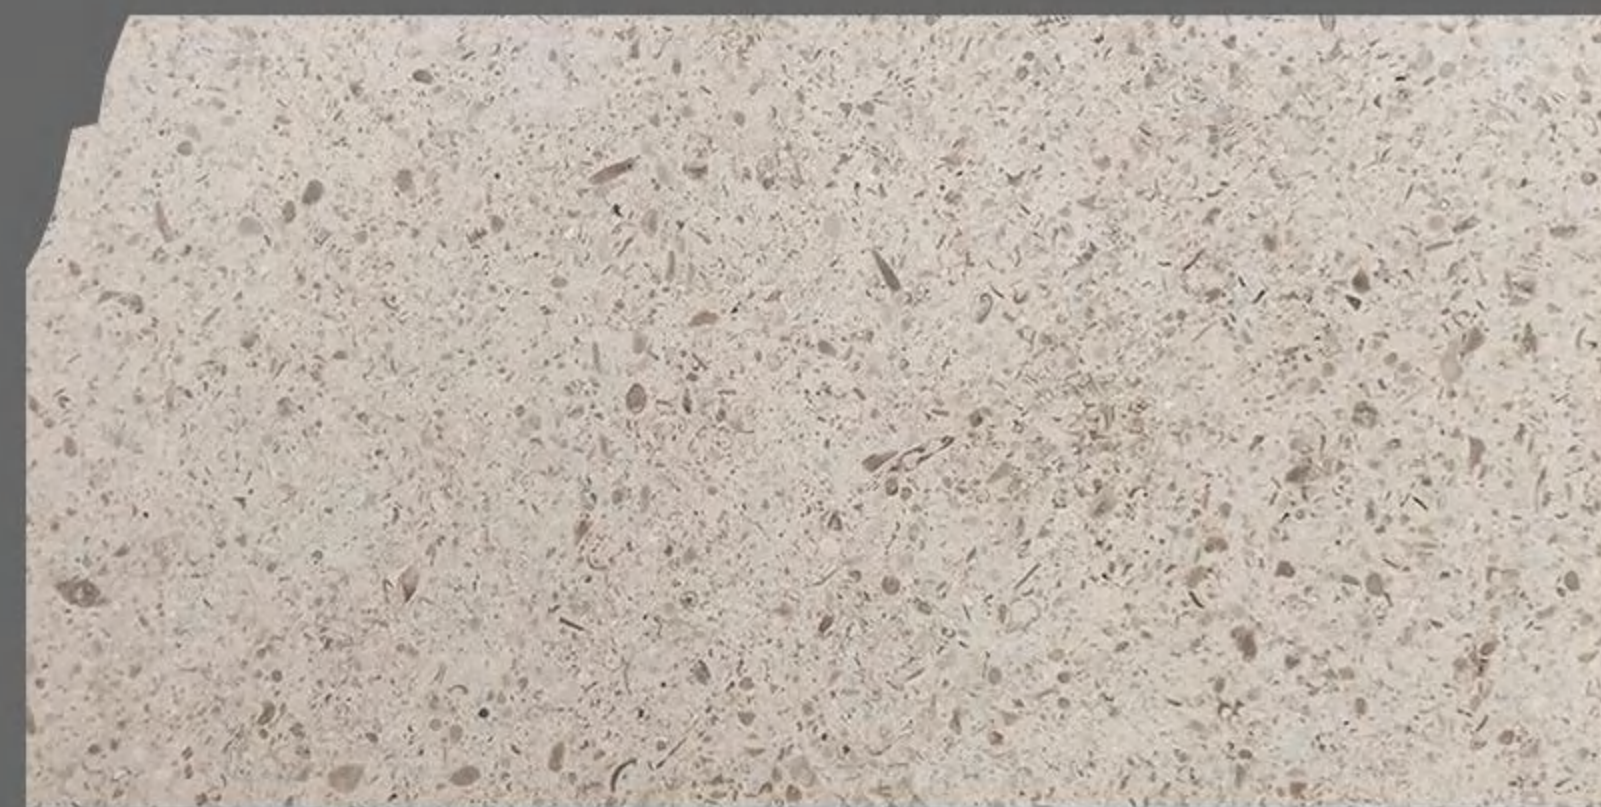

PORTUGAL BEIGE

Origin: Portugal
Surface: Polished
thickness: 18mm