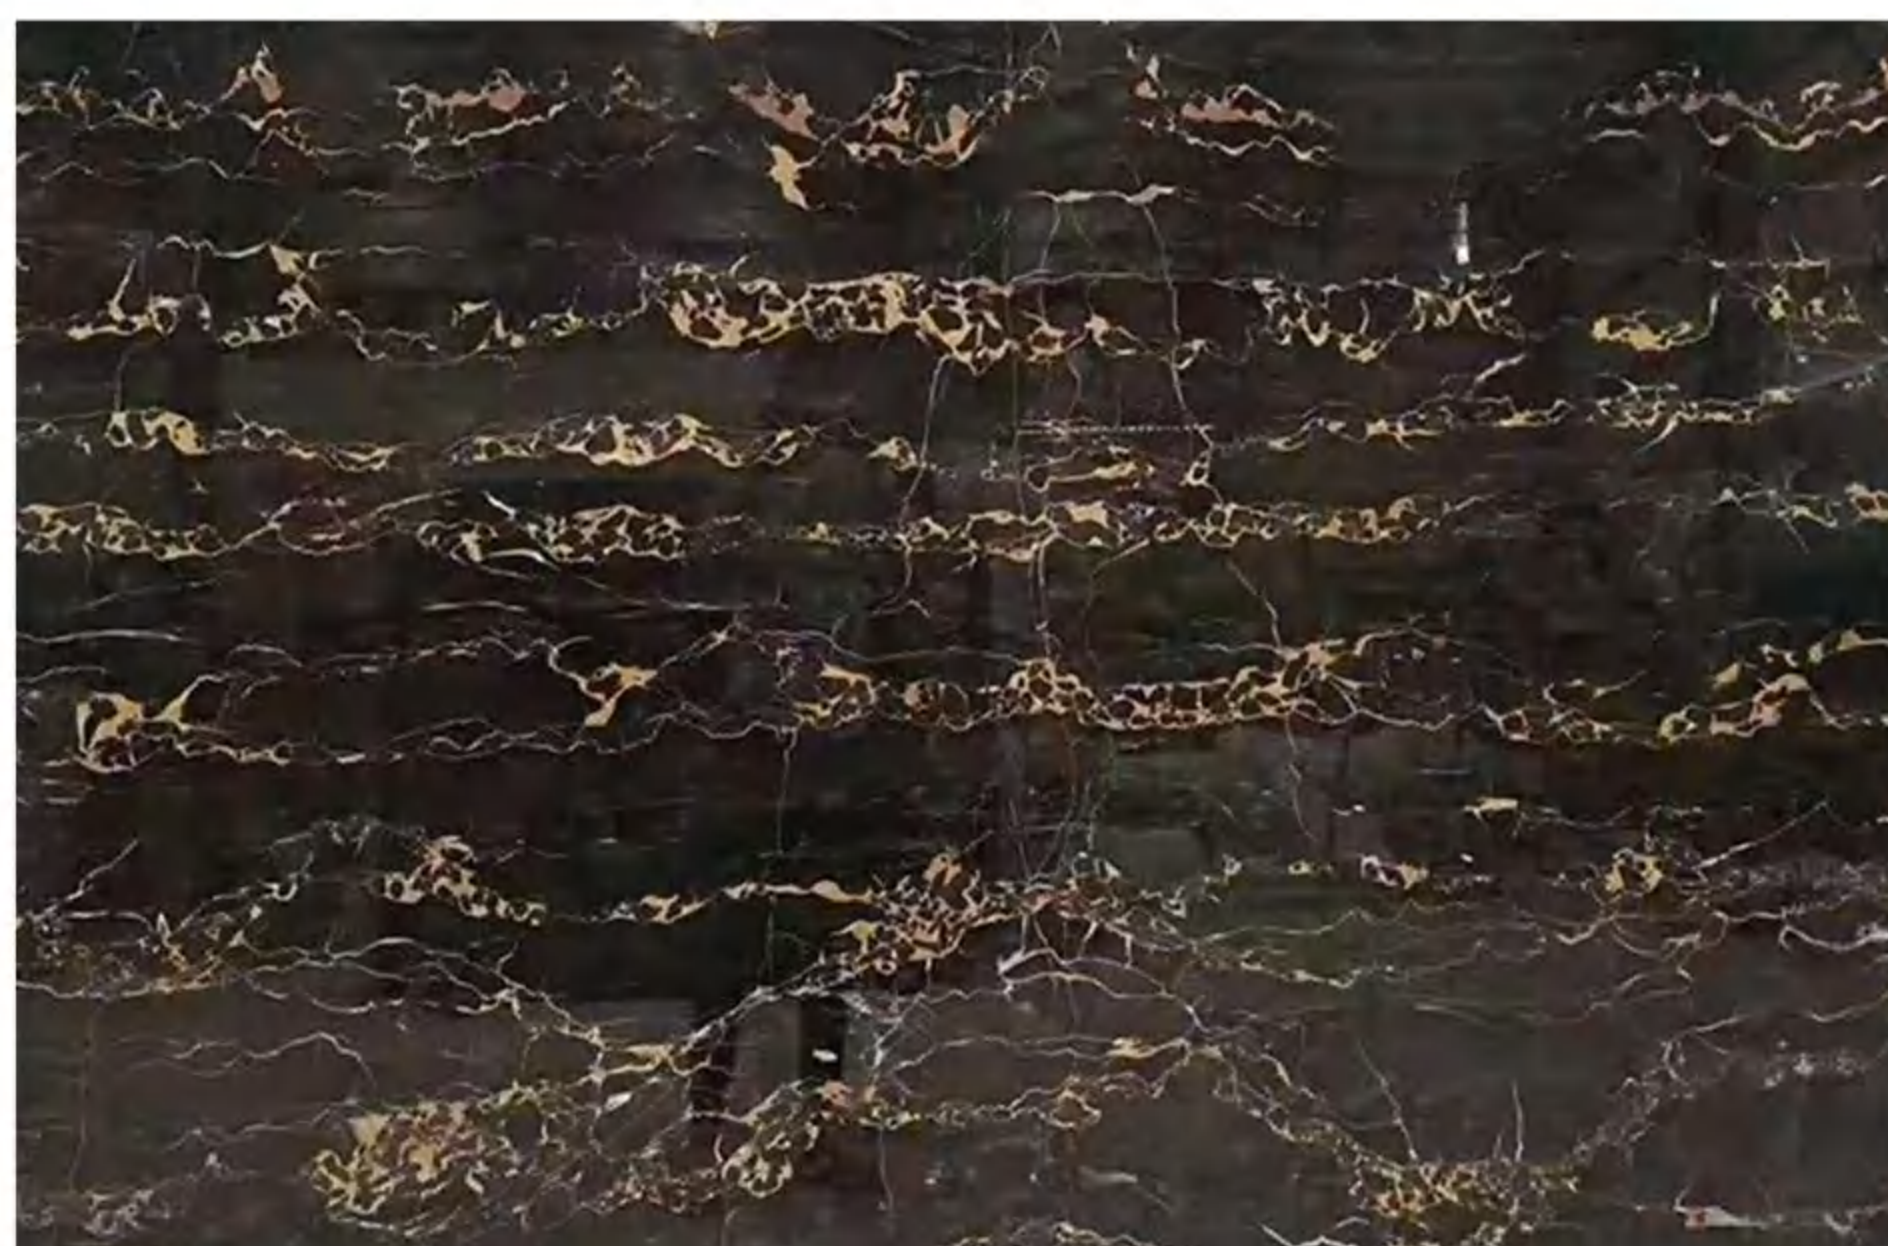

NERO PORTORO

Origin: Italy

Thickness: 18mm

Surface: Polished / Honed / Leathered

Application: Hotel, Apartment, Villa, etc