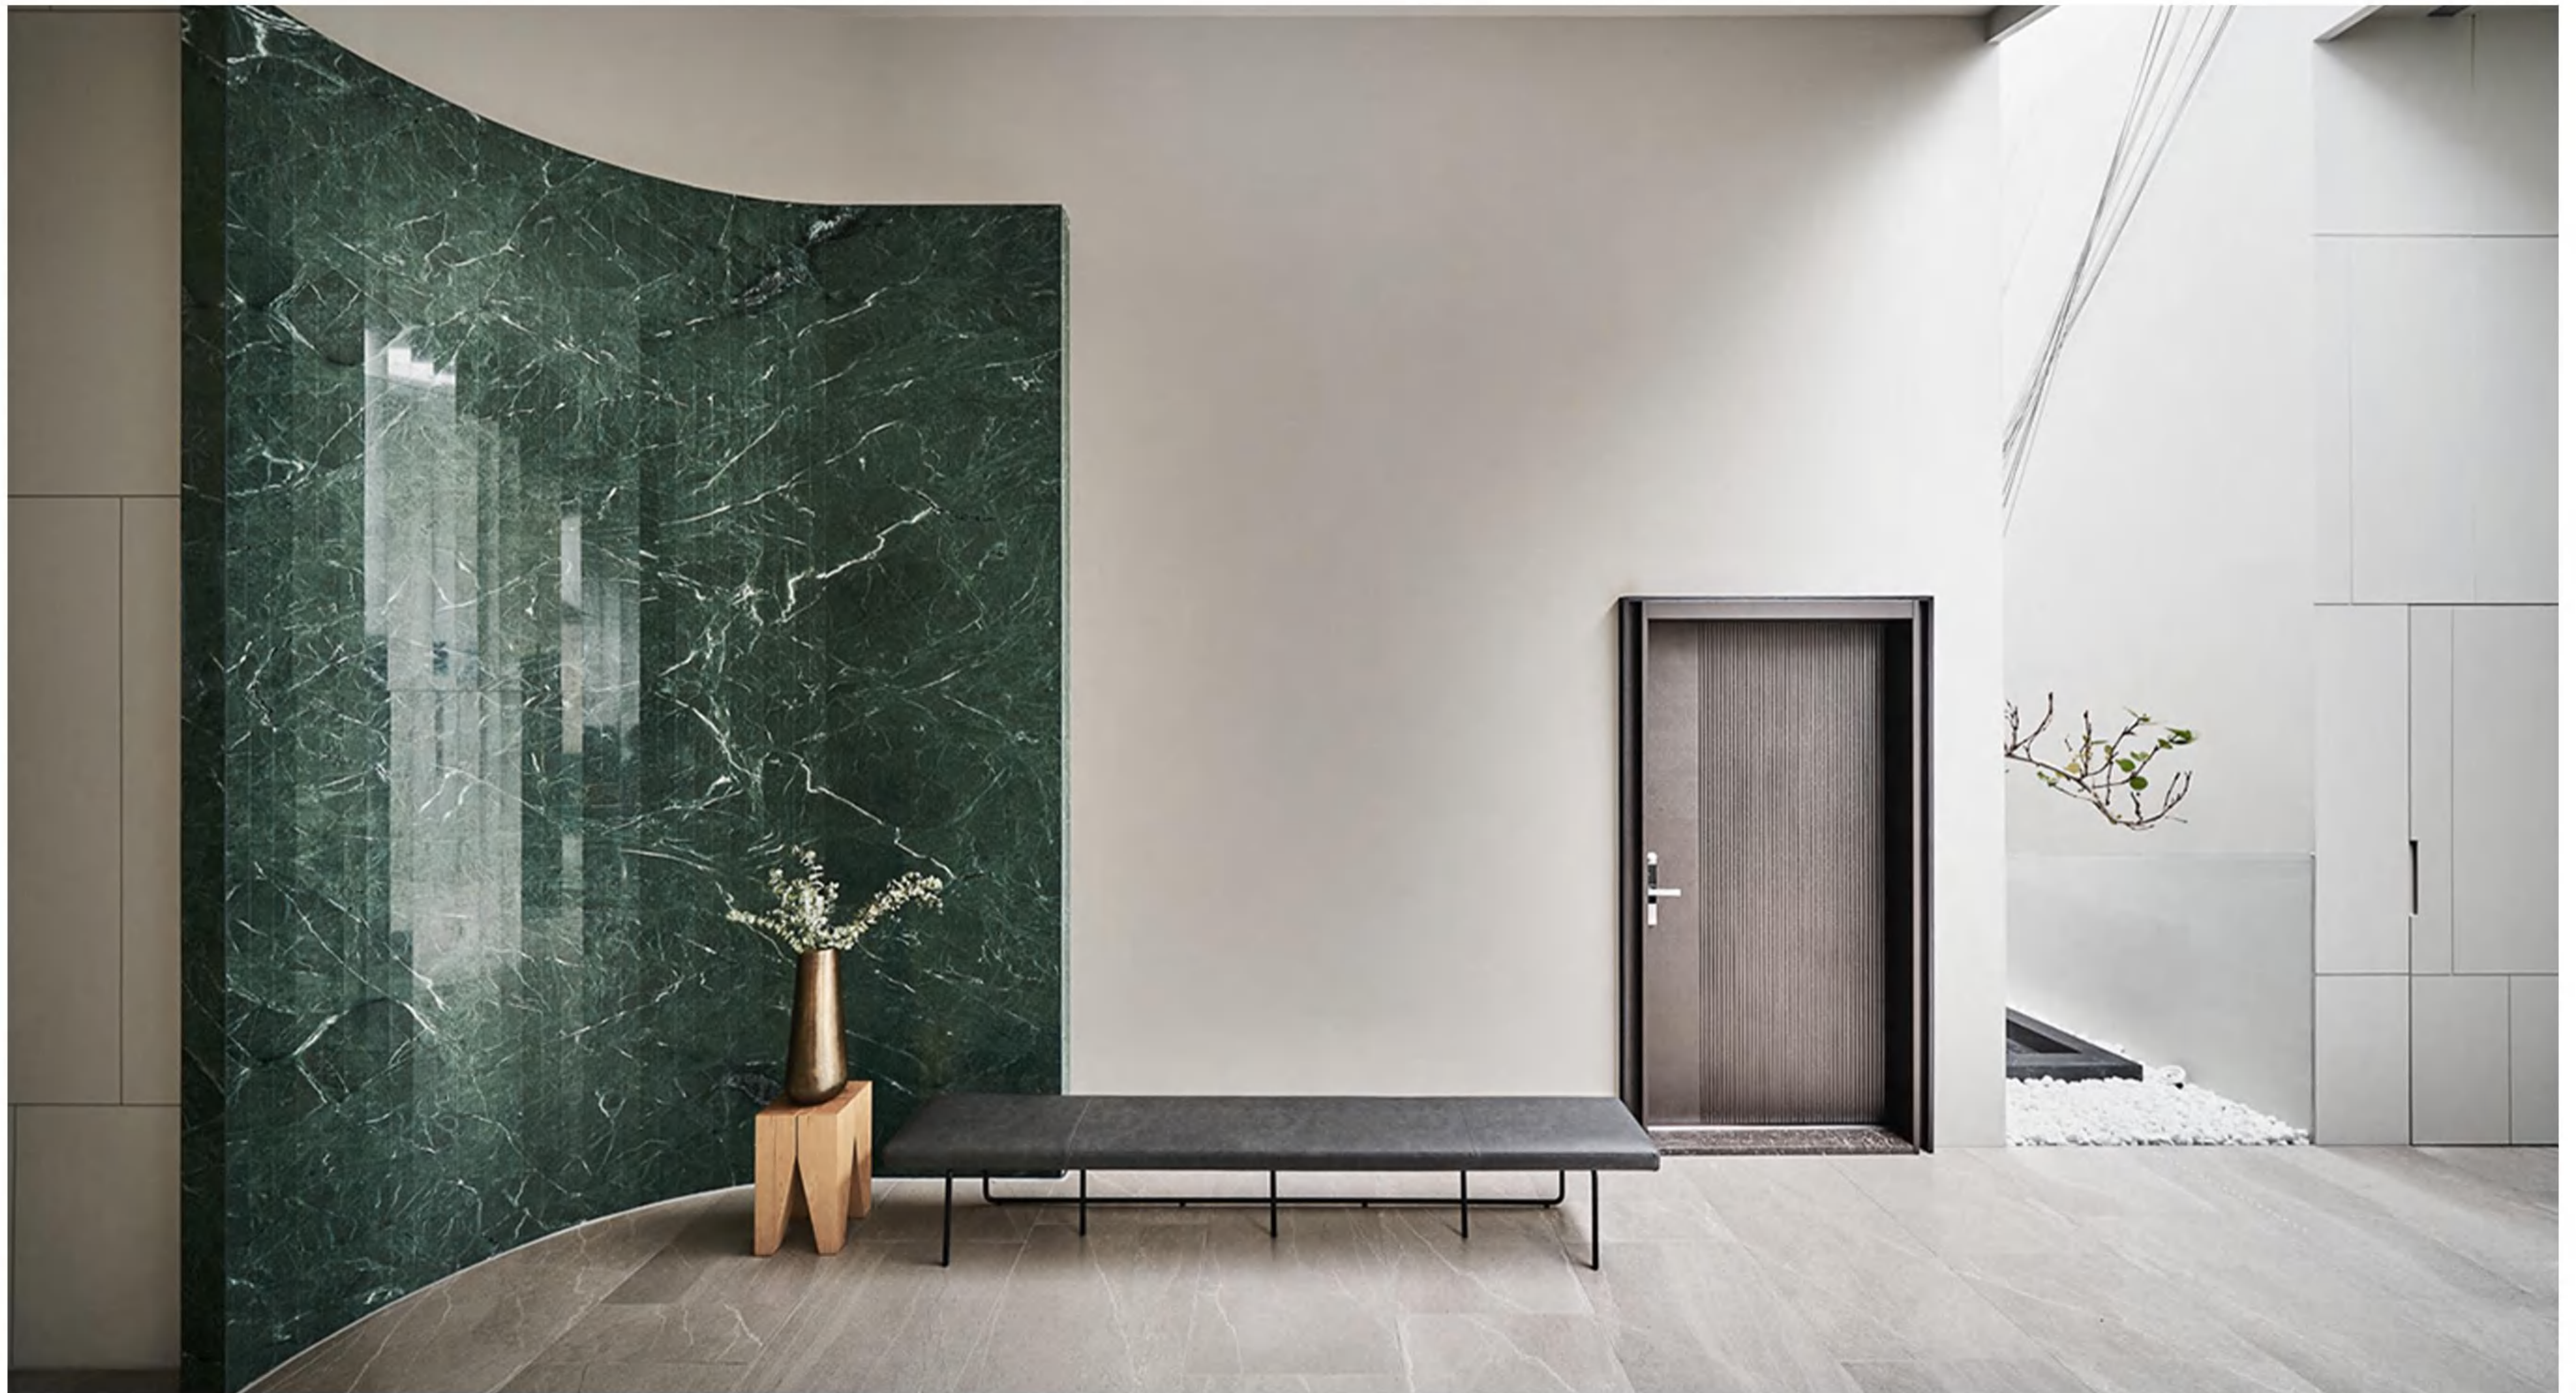

The background is a close-up of marbled paper with a complex, organic pattern. The colors are primarily white and light green, with some darker green and brownish tones. The pattern consists of irregular, vein-like shapes and spots, creating a textured, natural appearance.

# COLD EMERALD

Origin: China

Thickness: 18mm

Surface: Polished / Honed / Leathered

Application: Hotel, Apartment, Villa, etc