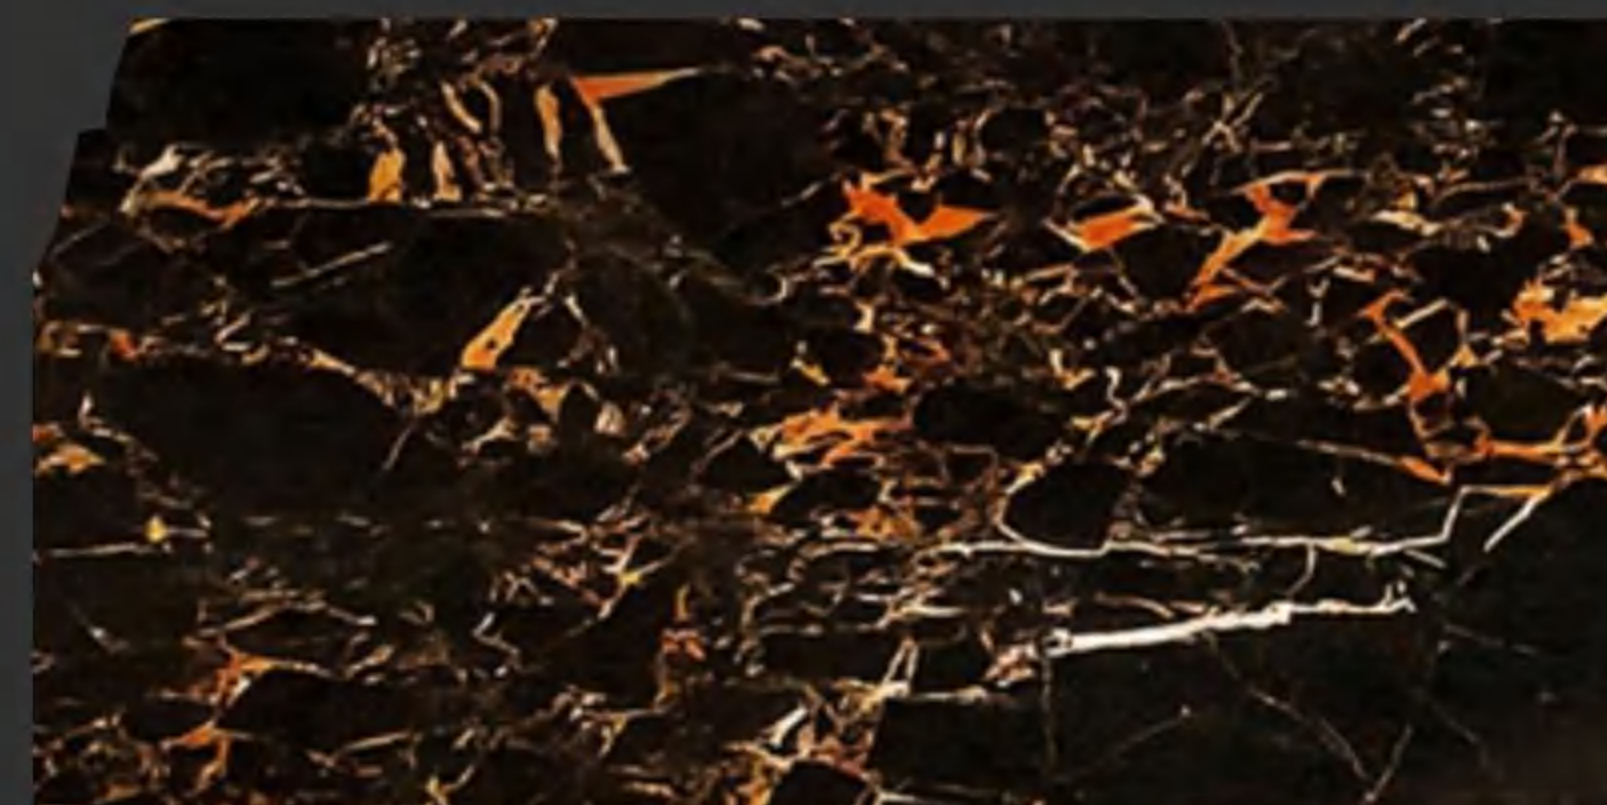

BLACK GOLD

Origin: Greece

Surface: Polished

thickness: 18mm