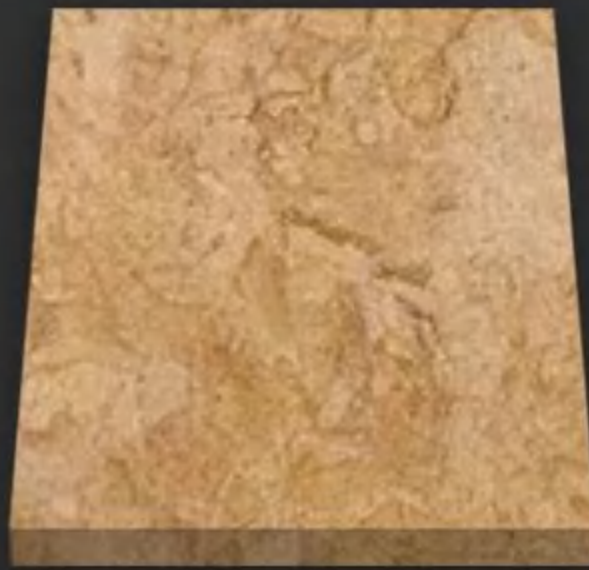

VENICEGOLD

Origin: Brazil

Surface: Polished

thickness: 18mm