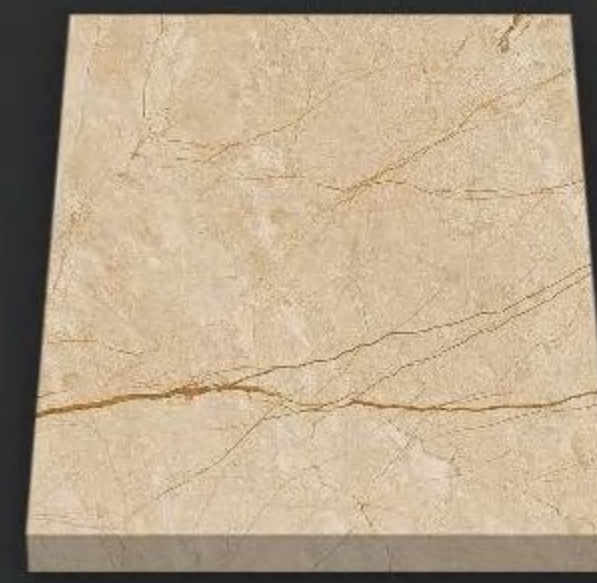

BALIAN CREAM

Origin: Egypt

Surface: Polished

thickness: 18mm