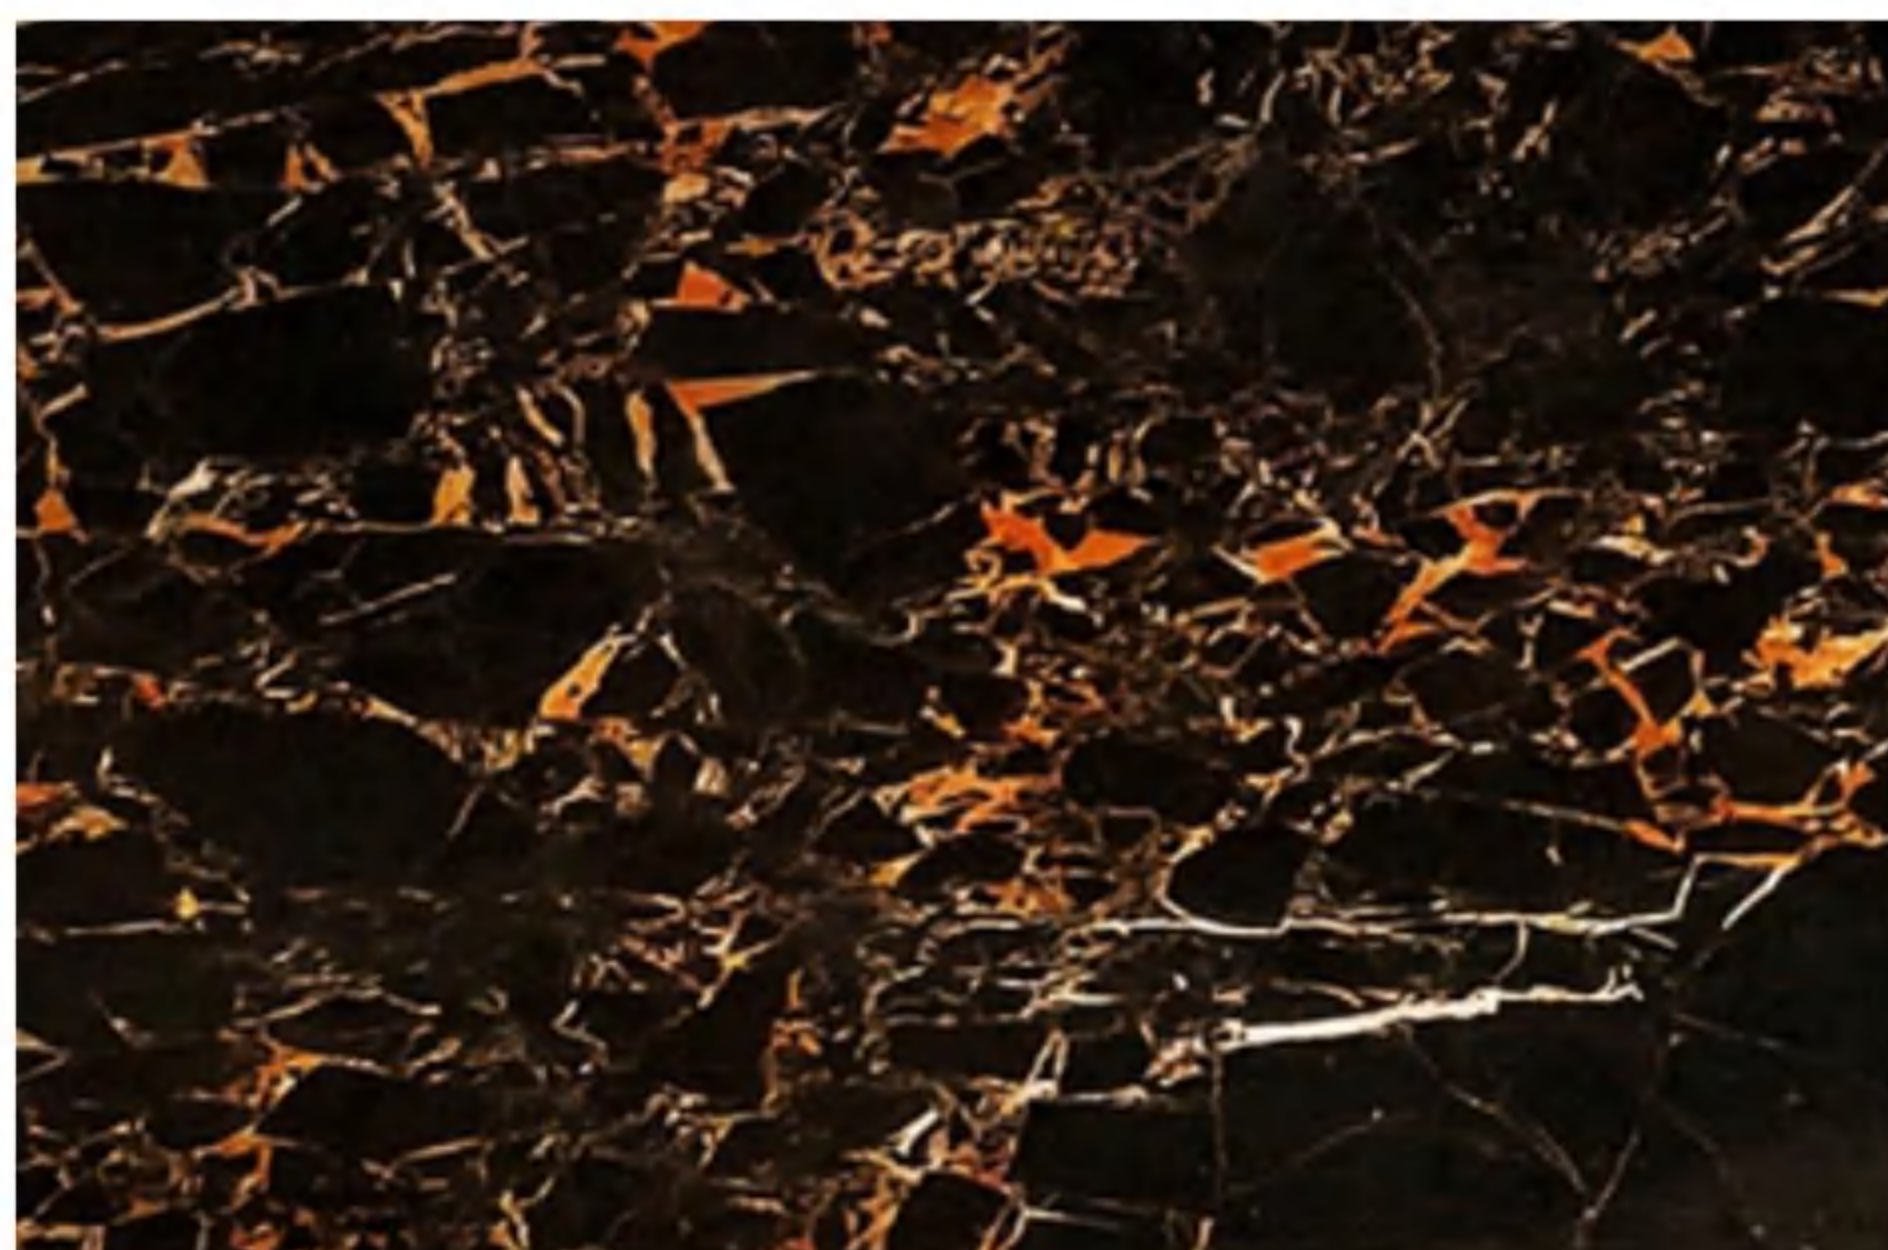

# GIALLO SIENA

Origin: Italy

Thickness: 18mm

Surface: Polished / Honed / Leathered

Application: Hotel, Apartment, Villa, etc