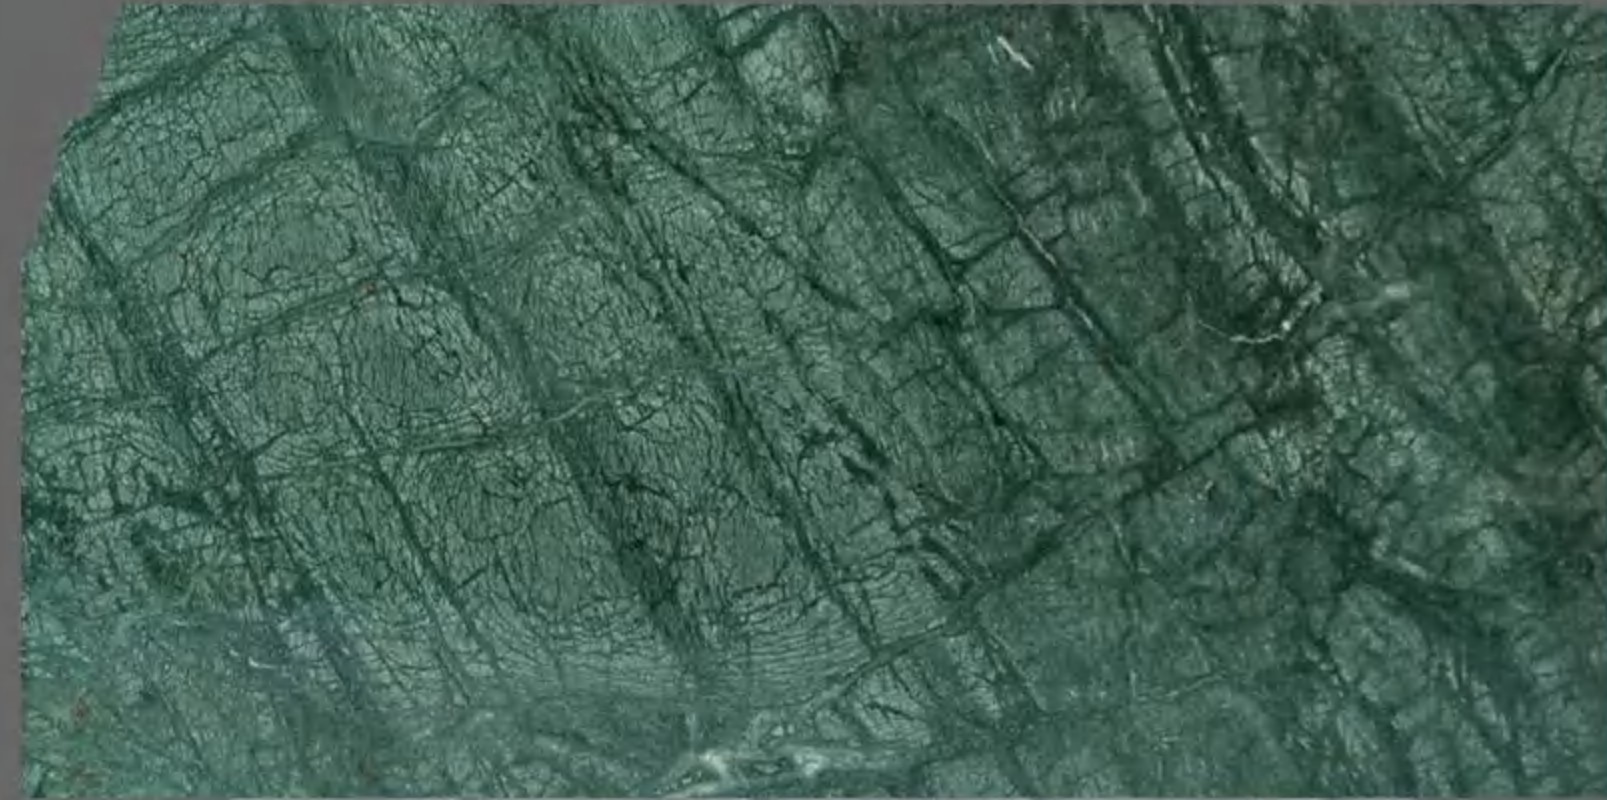

TAIWAN GREEN MARBLE

Origin: Taiwan China

Surface: Polished

thickness: 18mm