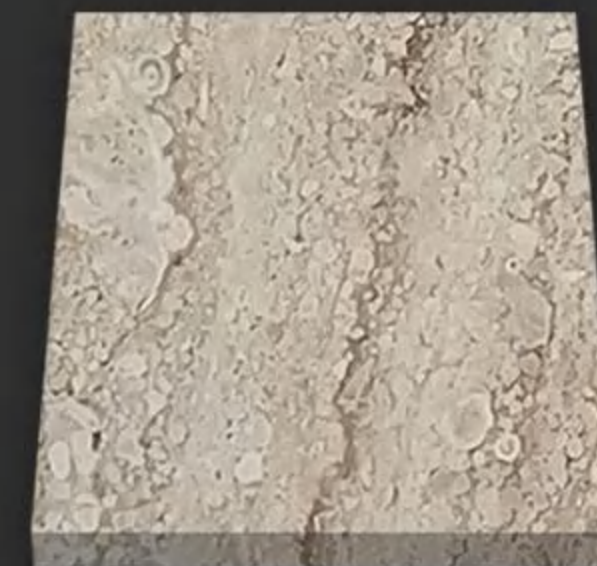

DINO BEIGE MARBLE

Origin: Italy
Surface: Polished
thickness: 18mm