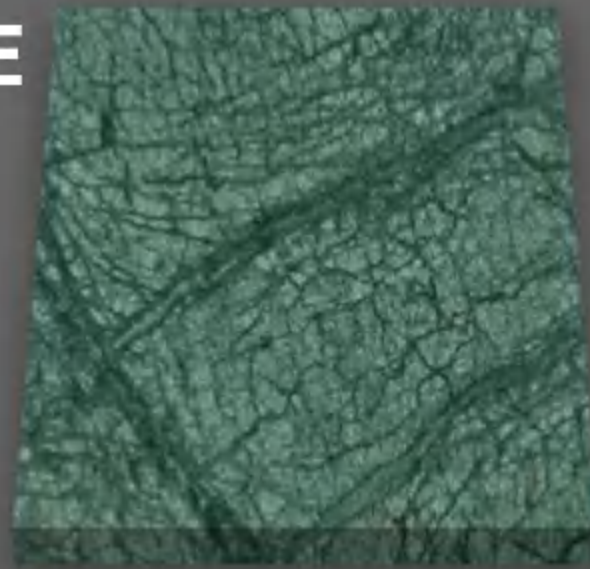

TAIWAN GREEN MARBLE

Origin: Taiwan China

Surface: Polished

thickness: 18mm