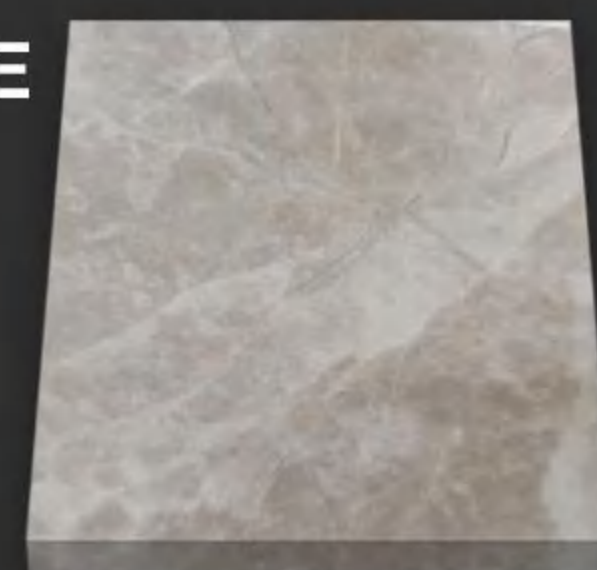

LIGHTNING BEIGE MARBLE

Origin: Turkey

Surface: Polished

thickness: 18mm