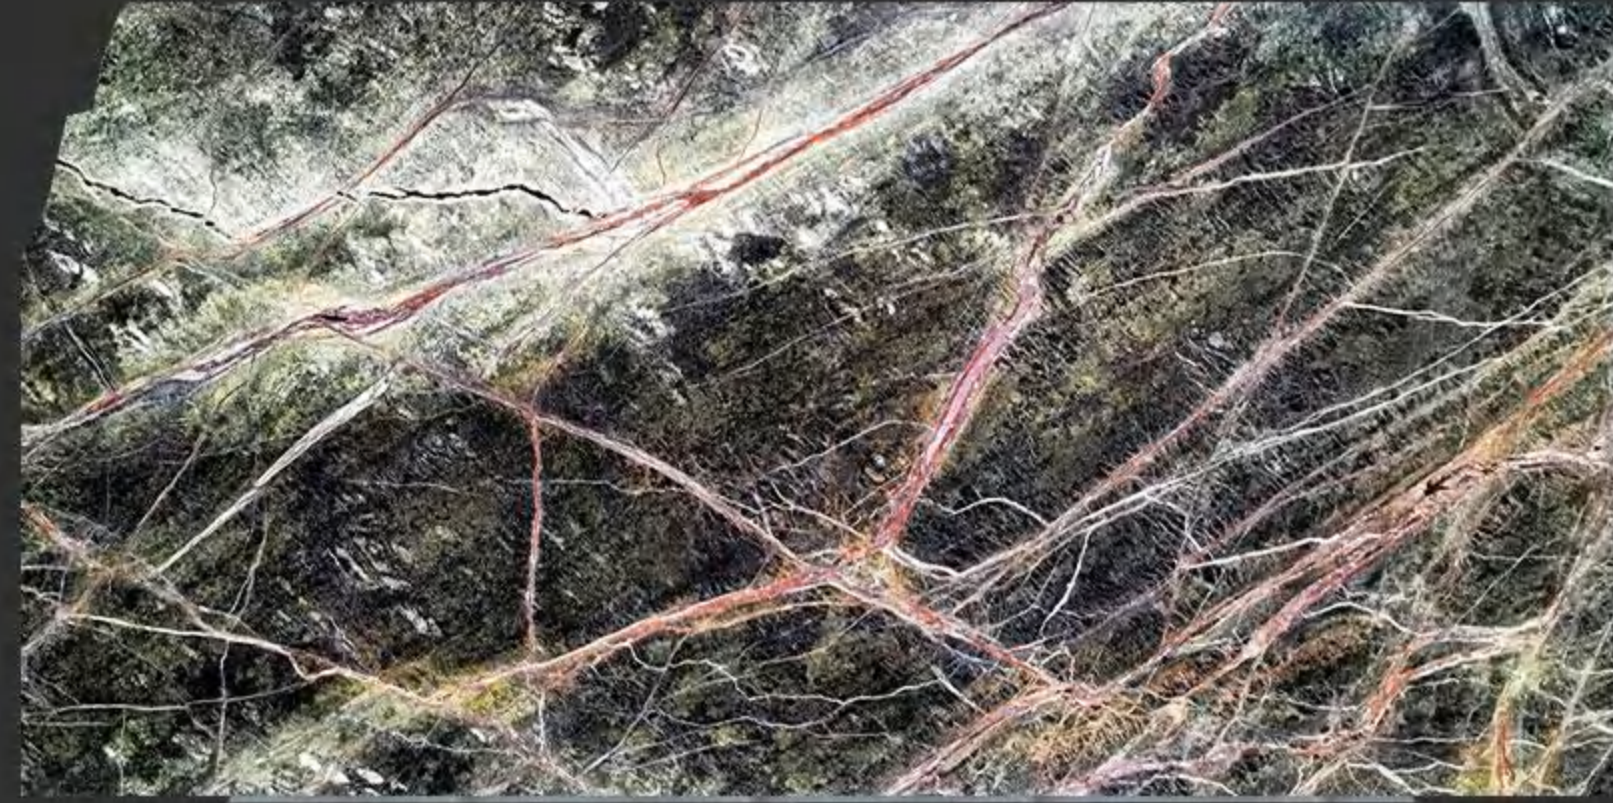

HOT SALES

RAINFOREST GREEN

Origin: Indian
Surface: Polished
thickness: 18mm