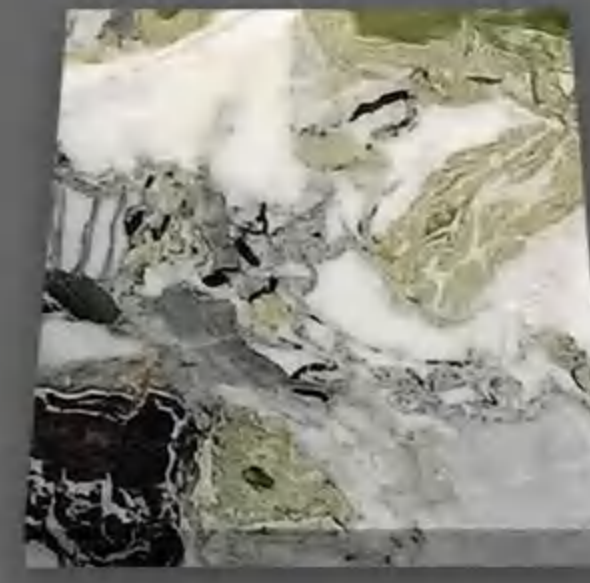

COLD EMERALD

Origin: China
Surface: Polished
thickness: 18mm