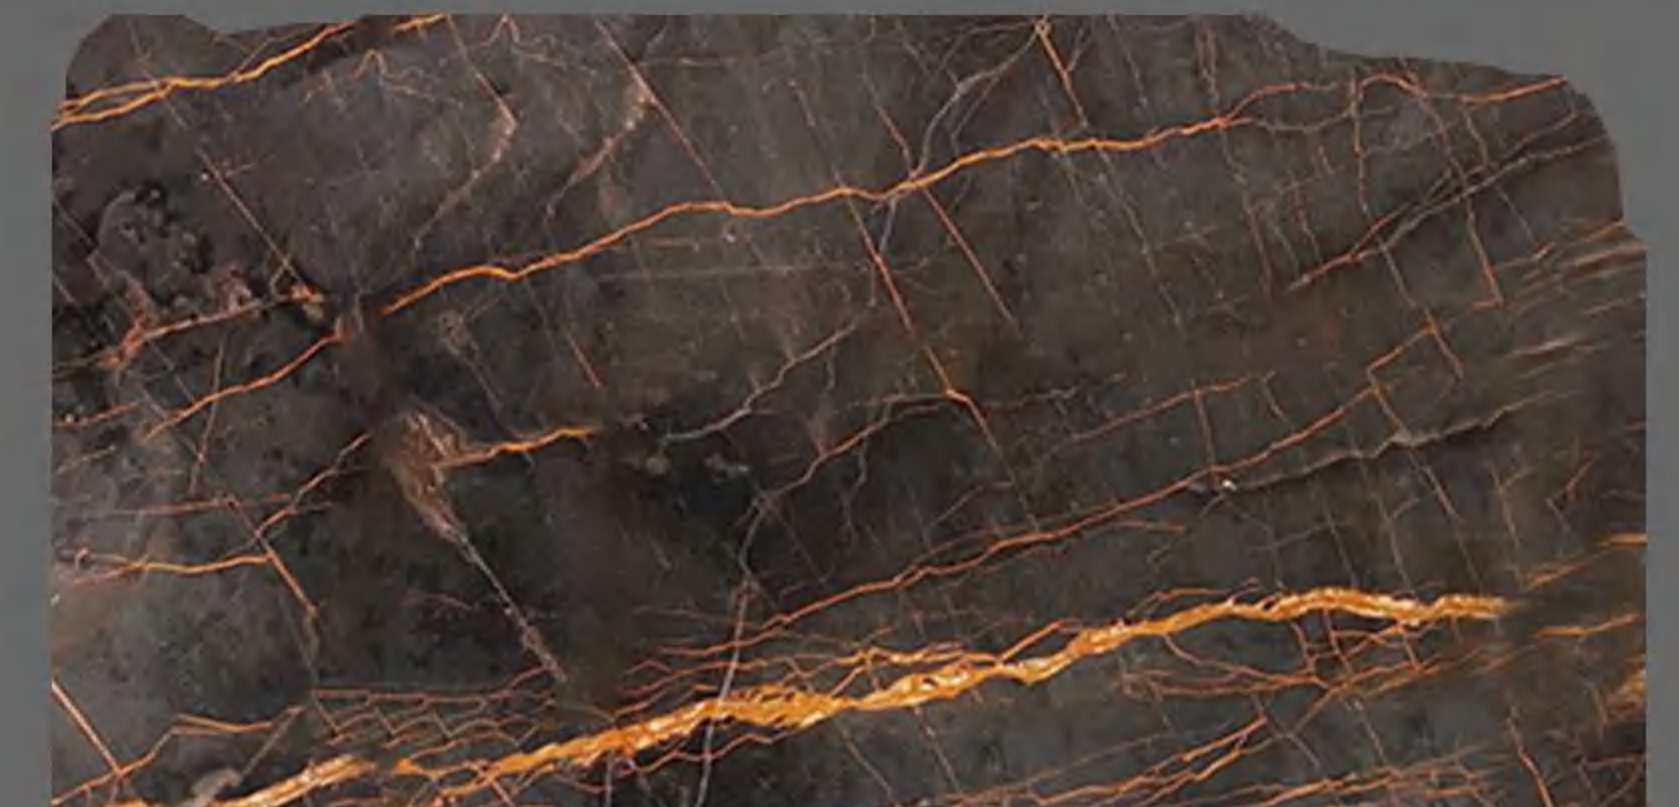

PORT LAURENT

Origin: Italy

Surface: Polished

thickness: 18mm