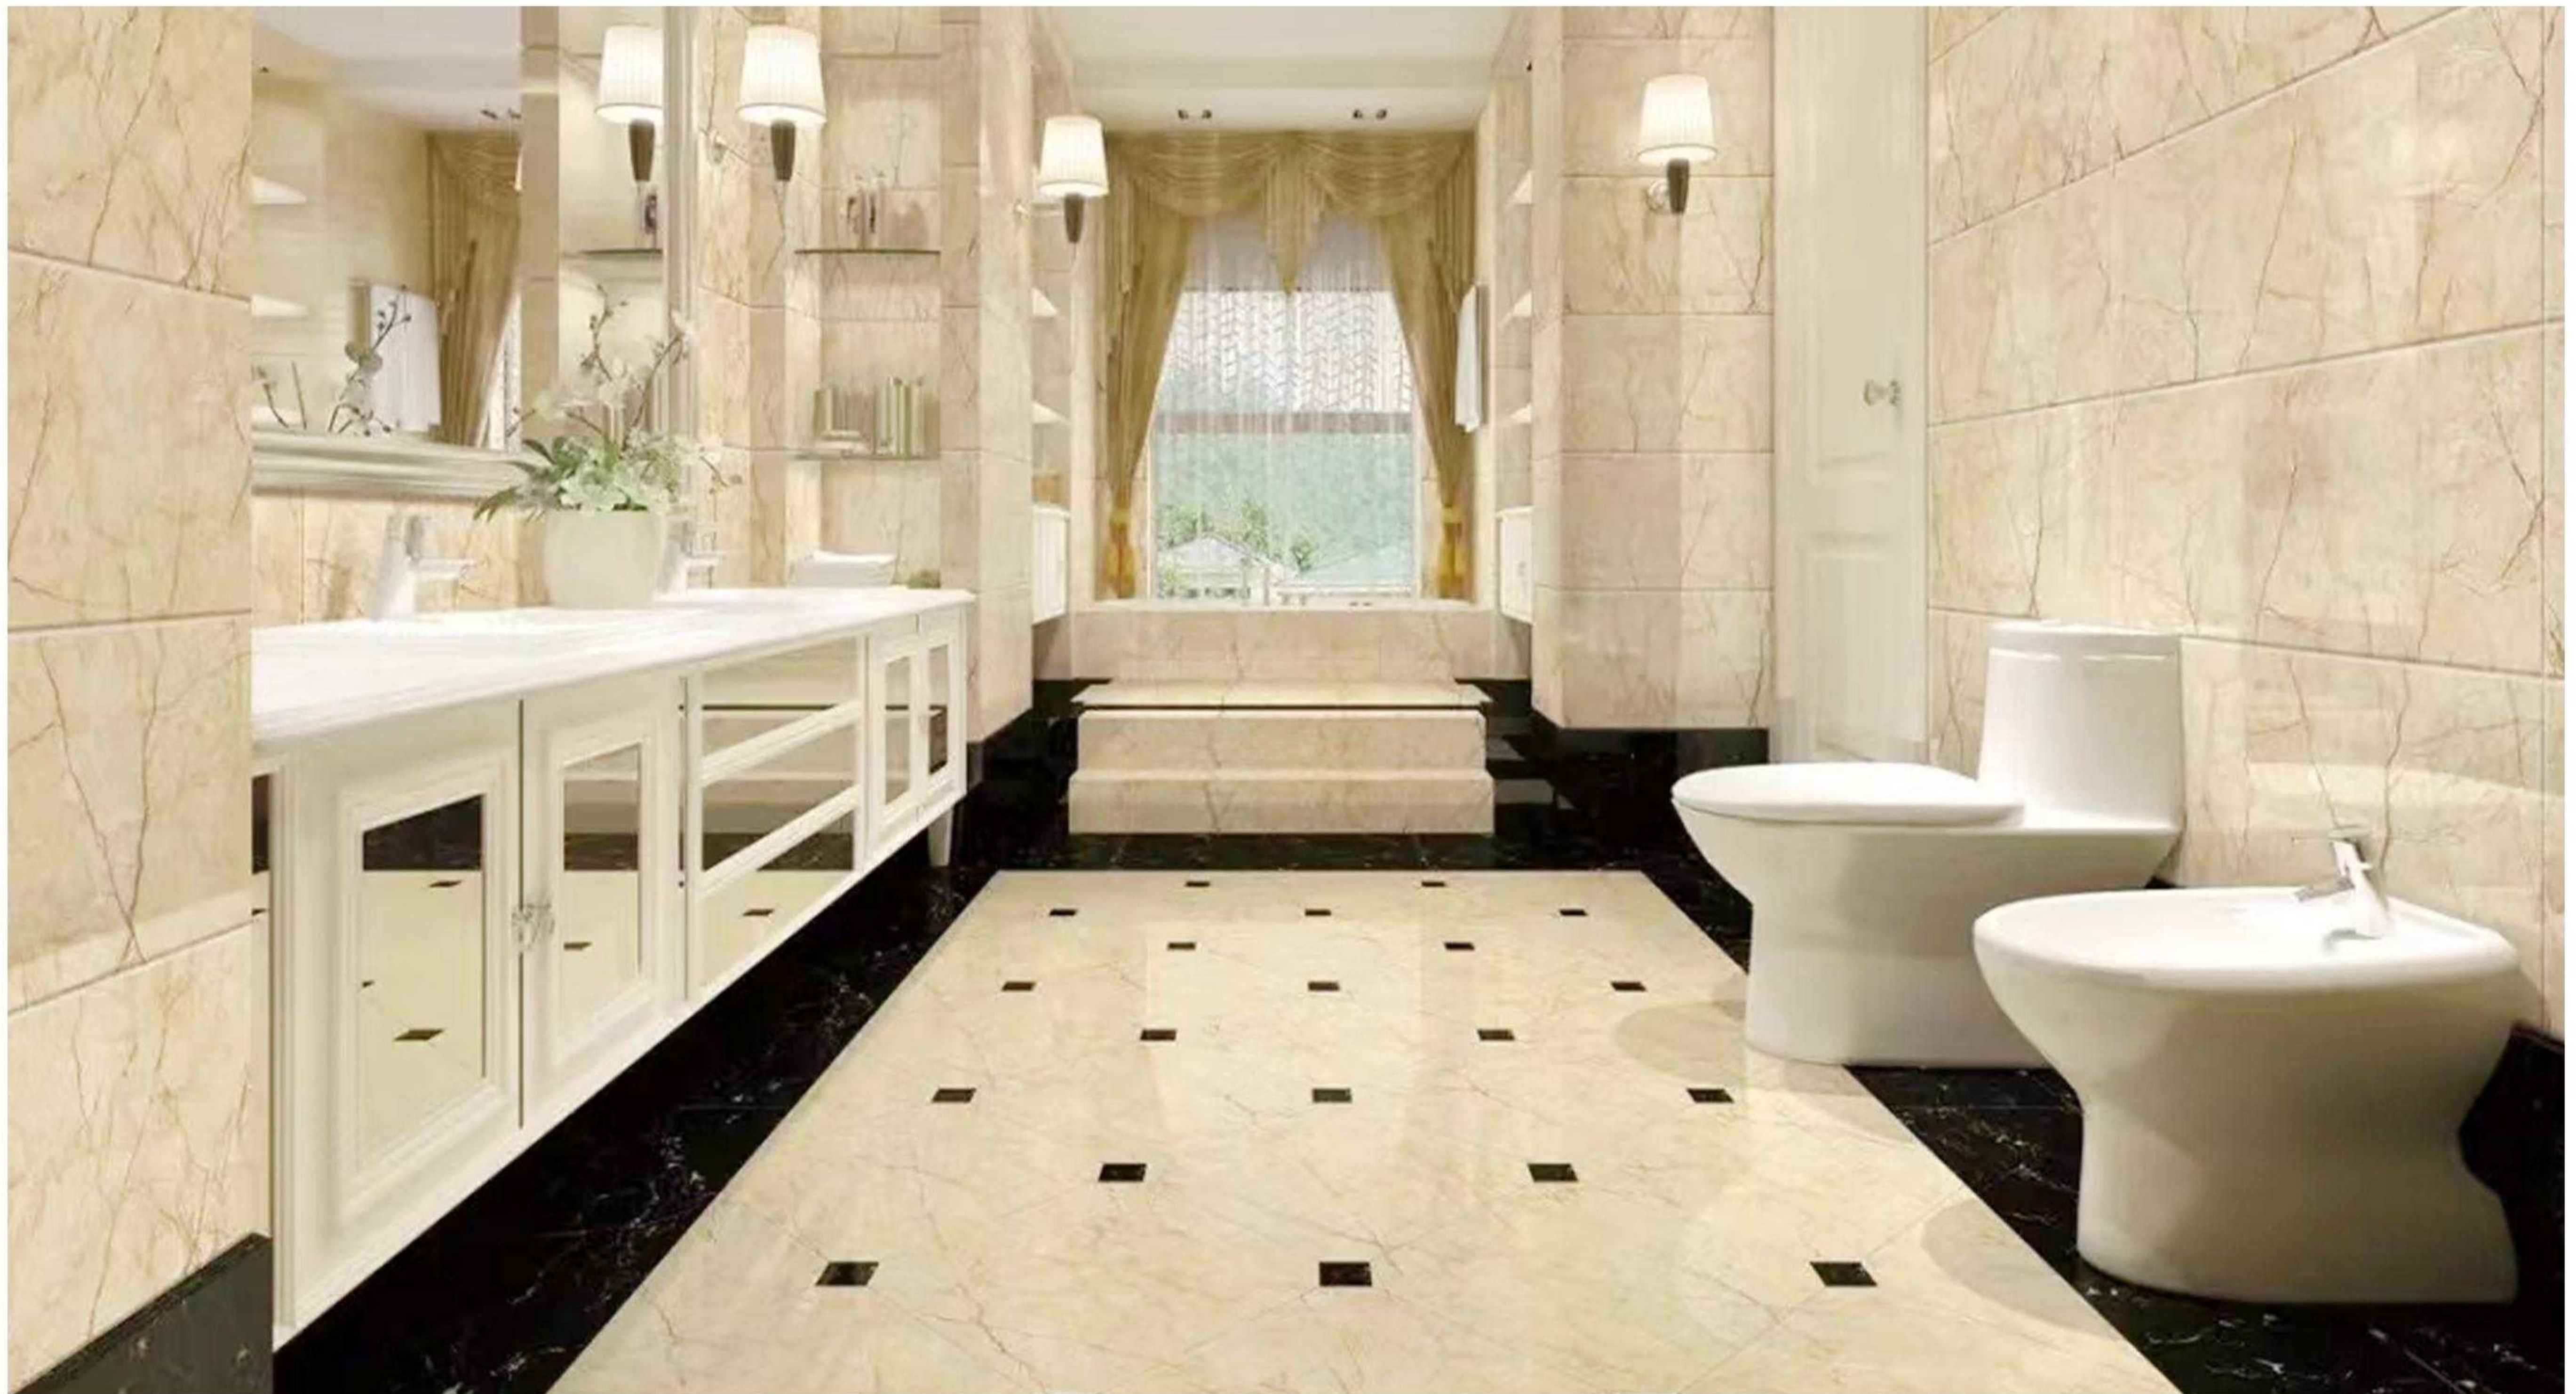

ROSA LIGHT MARBLE

Origin: Turkey

Thickness: 18mm

Surface: Polished / Honed / Leathered

Application: Hotel, Apartment, Villa, etc