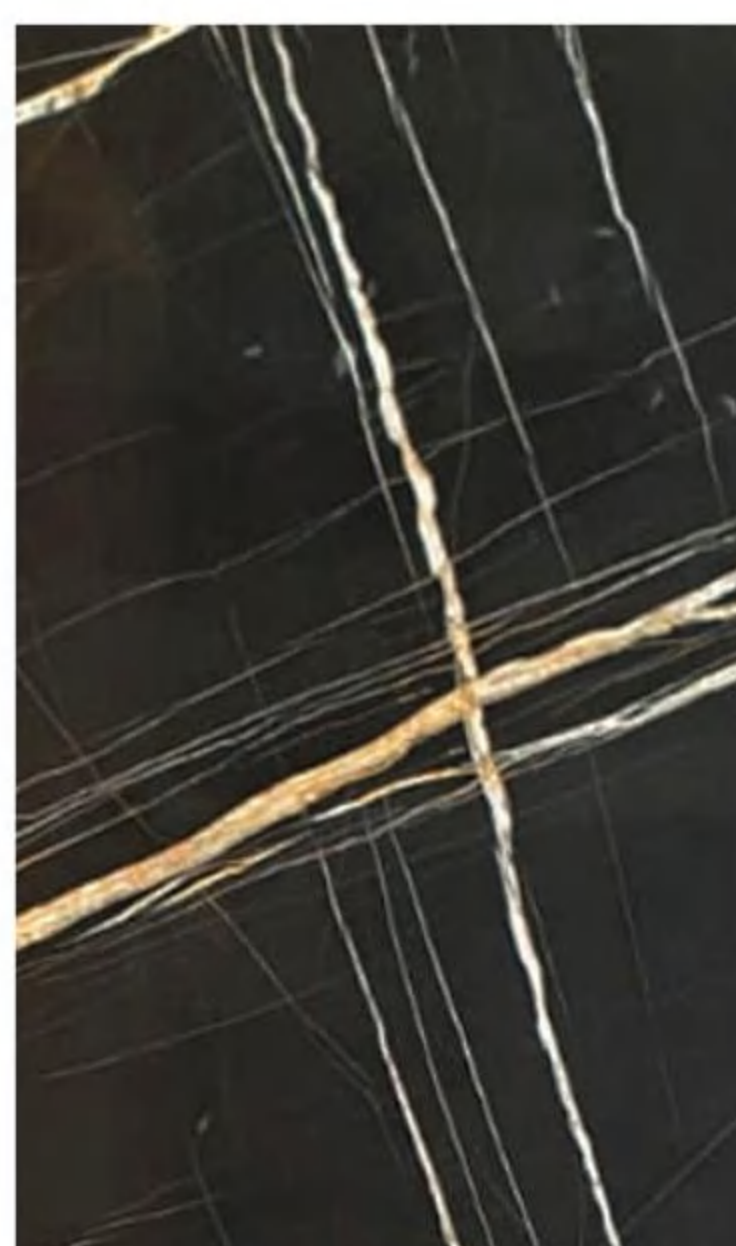

# NERO PORTORO

Origin: Italy

Thickness: 18mm

Surface: Polished / Honed / Leathered

Application: Hotel, Apartment, Villa, etc