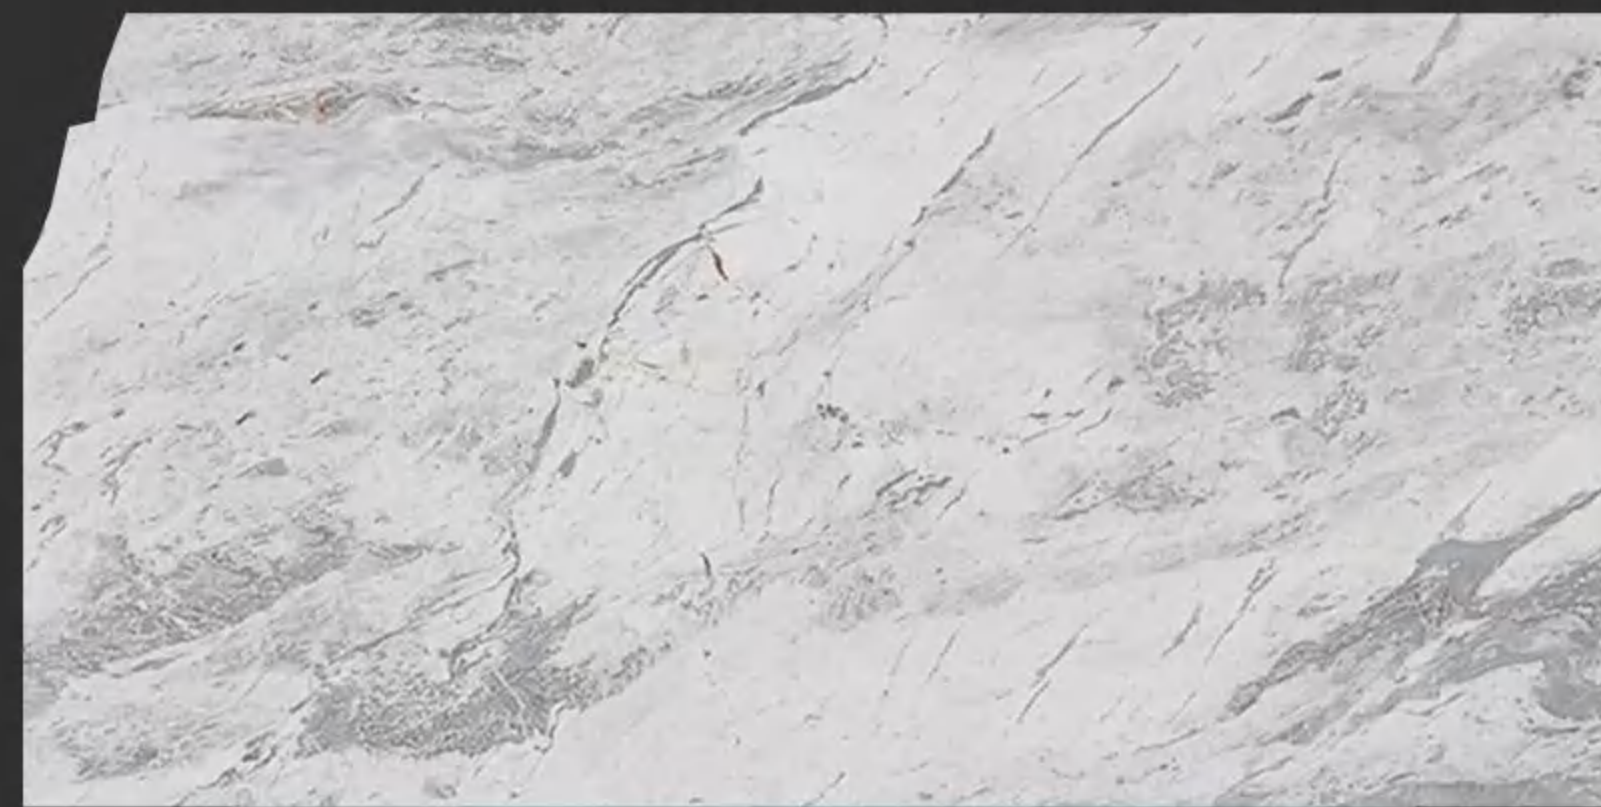

HOT SALES

ELBA GREY

Origin: Greece
Surface: Polished
thickness: 18mm