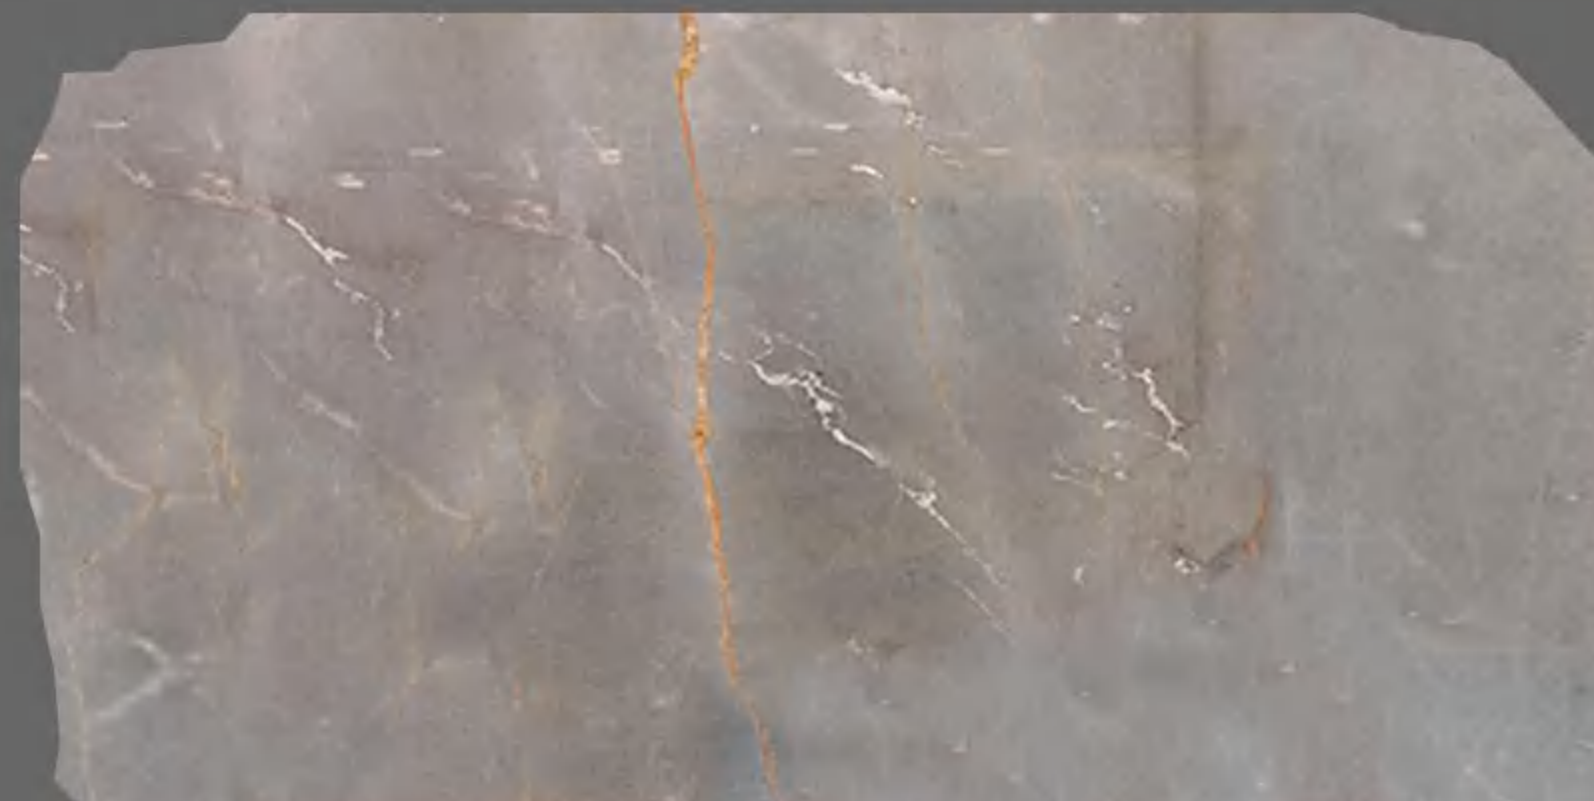

Origin: Turkey

Surface: Polished

thickness: 18mm

LOUREN GREY GOLD

Origin: Tunisia

Surface: Polished

thickness: 18mm

WINTER RIVER