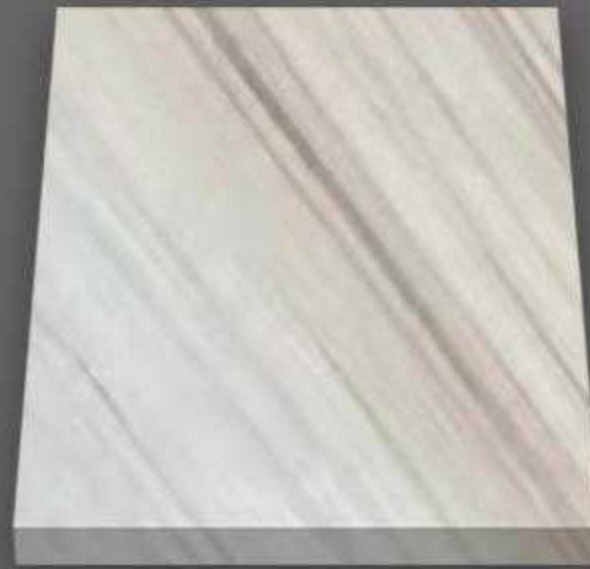

VENICE WHITE MARBLE

Origin: Italy
Surface: Polished
thickness: 18mm

ELBA WHITE

Origin: China
Surface: Polished
thickness: 18mm

PALISSANDRO CHIARO

Origin: Italy

Surface: Polished

thickness: 18mm