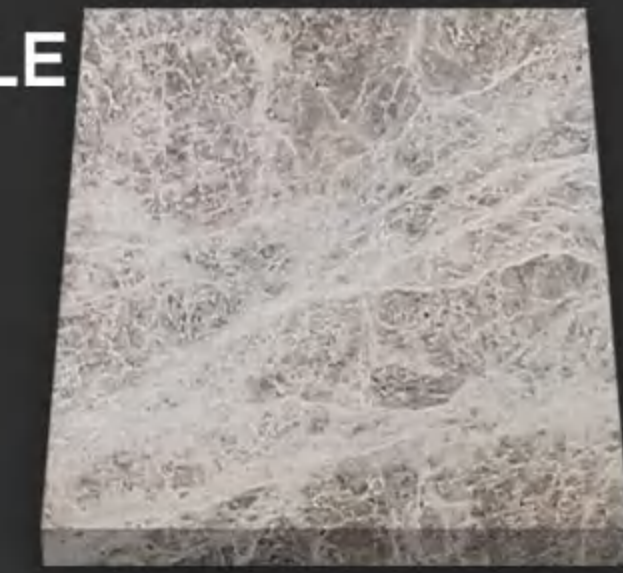

FIOR DI BOSCO MARBLE

Origin: Italy

Thickness: 18mm

Surface: Polished / Honed / Leathered

Application: Hotel, Apartment, Villa, etc

NORTHERN LIGHTS MARBLE

Origin: Turkey

Thickness: 18mm

Surface: Polished / Honed / Leathered

Application: Hotel, Apartment, Villa, etc

TUNDRA GREY

Origin: Turkey

Thickness: 18mm

Surface: Polished / Honed / Leathered

Application: Hotel, Apartment, Villa, etc

HOT SALES

ELBA GREY

Origin: Greece
Surface: Polished
thickness: 18mm

NORTHERN LIGHTS MARBLE

Origin: Turkey
Surface: Polished
thickness: 18mm

FIOR DI BOSCO MARBLE

Origin: Italy
Surface: Polished
thickness: 18mm

GRIGZO CARNICO MARBLE