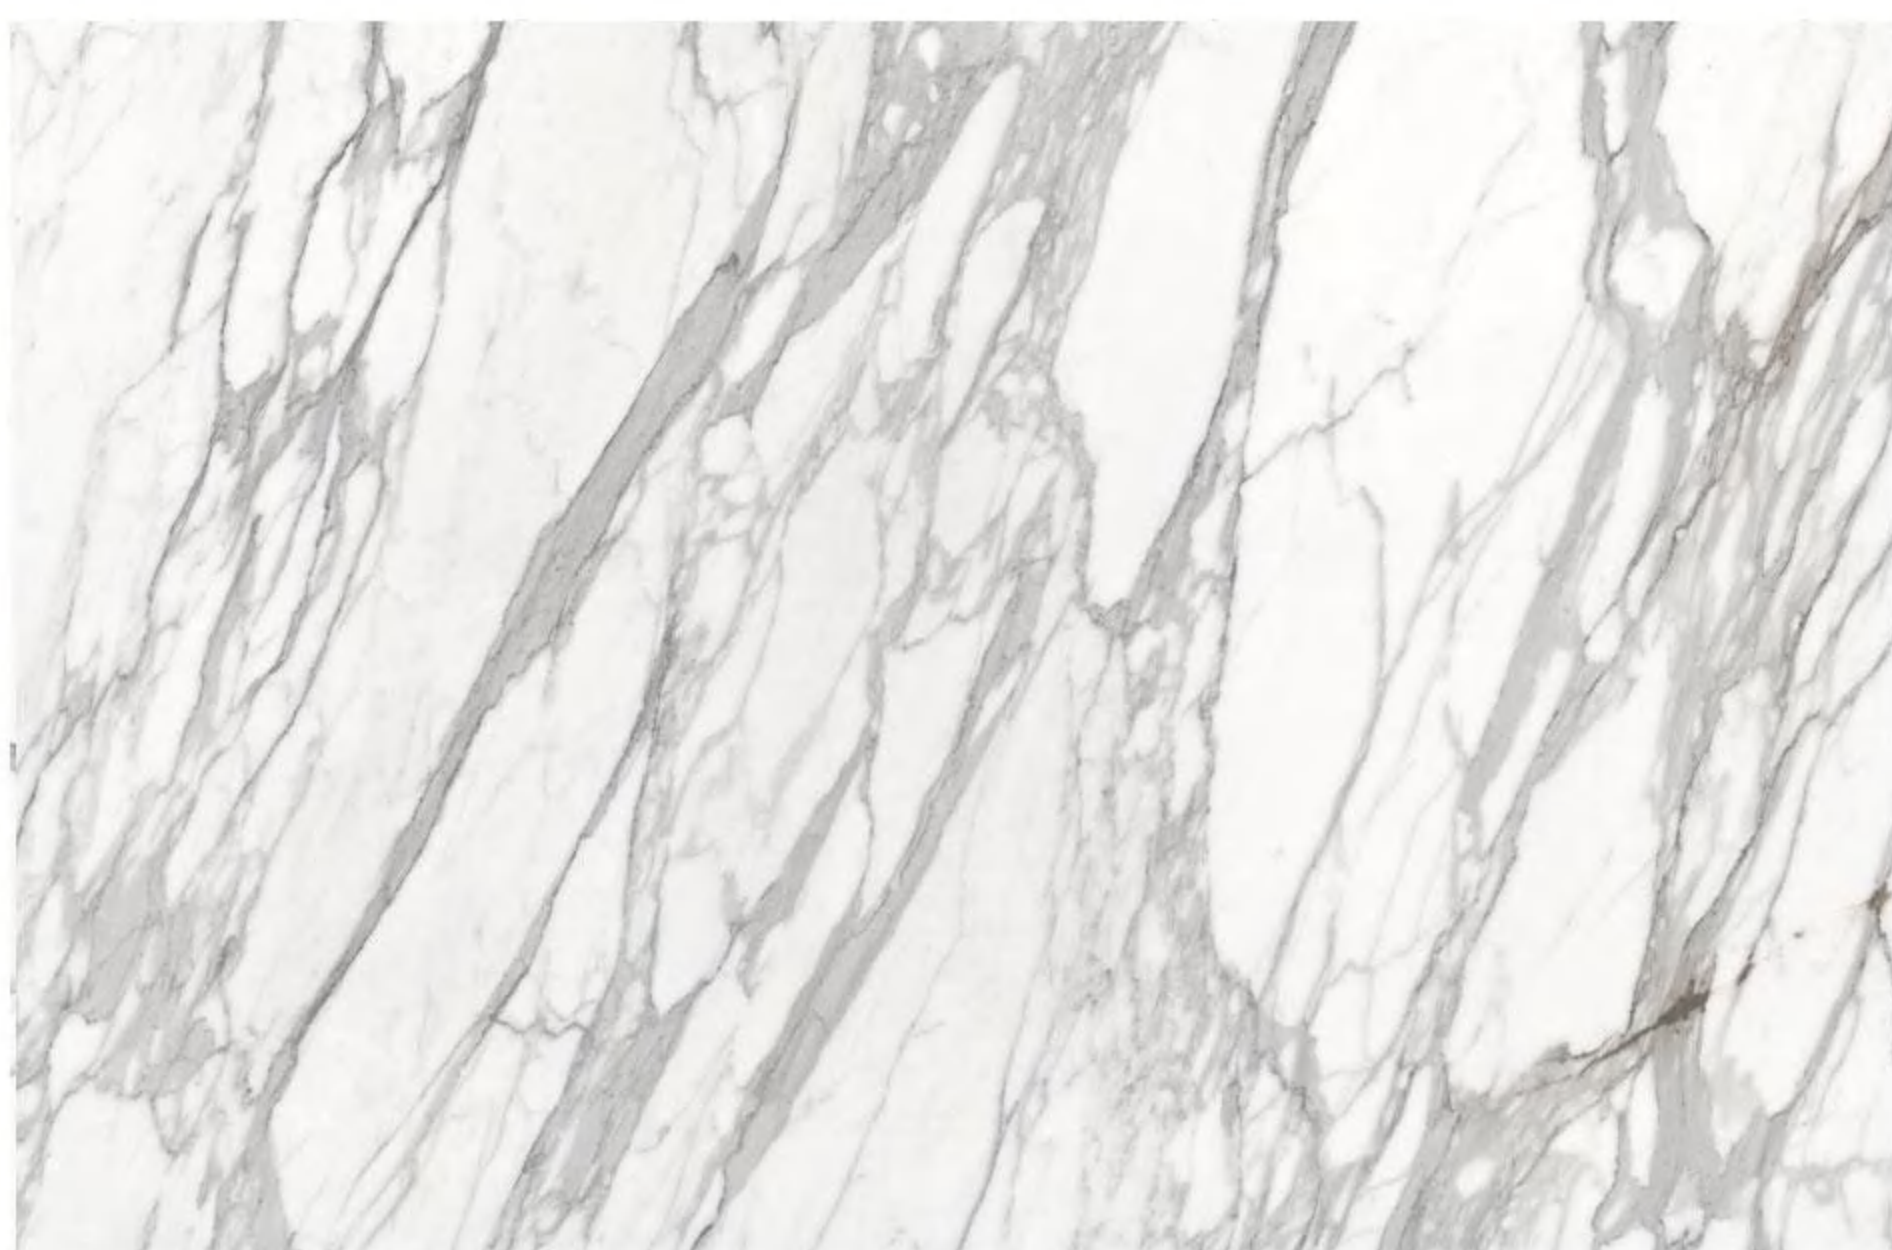

CALACATTA WHITE

Origin: Italy

Thickness: 18mm

Surface: Polished / Honed / Leathered

Application: Hotel, Apartment, Villa, etc