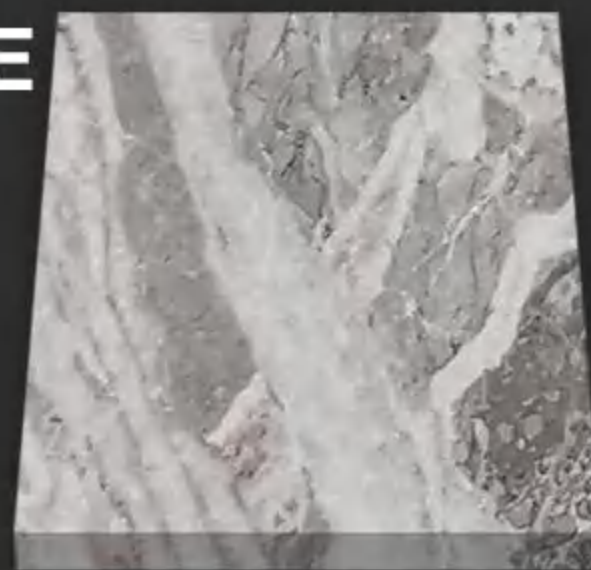

ELBA GREY

Origin: Greece
Surface: Polished
thickness: 18mm

NORTHERN LIGHTS MARBLE

Origin: Turkey
Surface: Polished
thickness: 18mm

FIOR DI BOSCO MARBLE

Origin: Italy
Surface: Polished
thickness: 18mm

GRIGZO CARNICO MARBLE