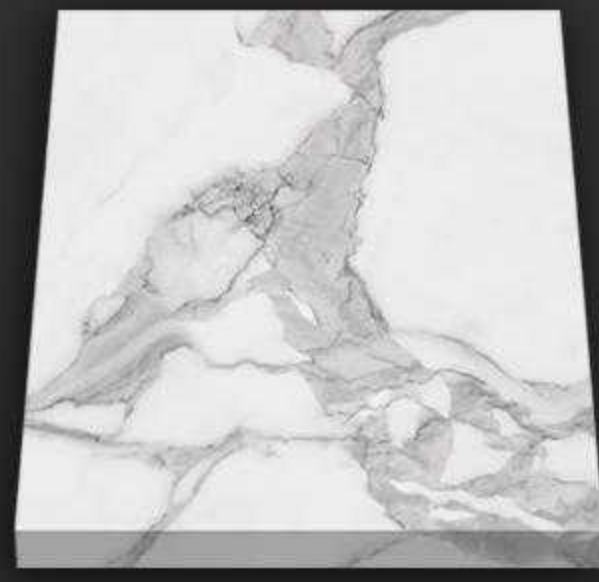

Application: Hotel, Apartment, Villa, etc

HOT SALES

CALACATTA WHITE

Origin: Italy
Surface: Polished
thickness: 18mm

CALACATTA GOLD

Origin: Italy
Surface: Polished
thickness: 18mm

CARRARA WHITE MARBLE

Origin: Italy
Surface: Polished
thickness: 18mm