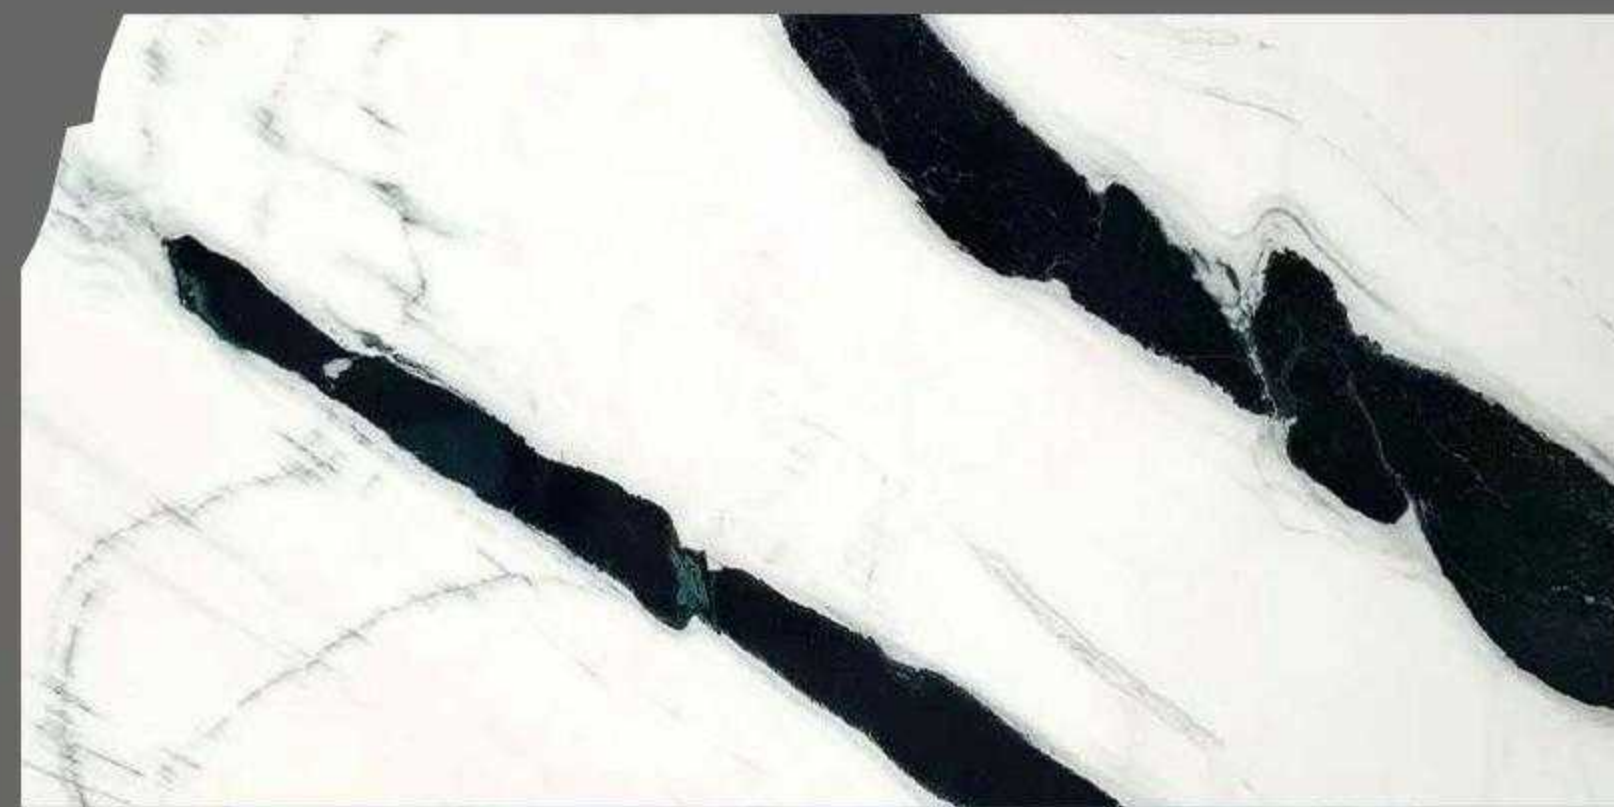

PANDA WHITE

Origin: China
Surface: Polished
thickness: 18mm