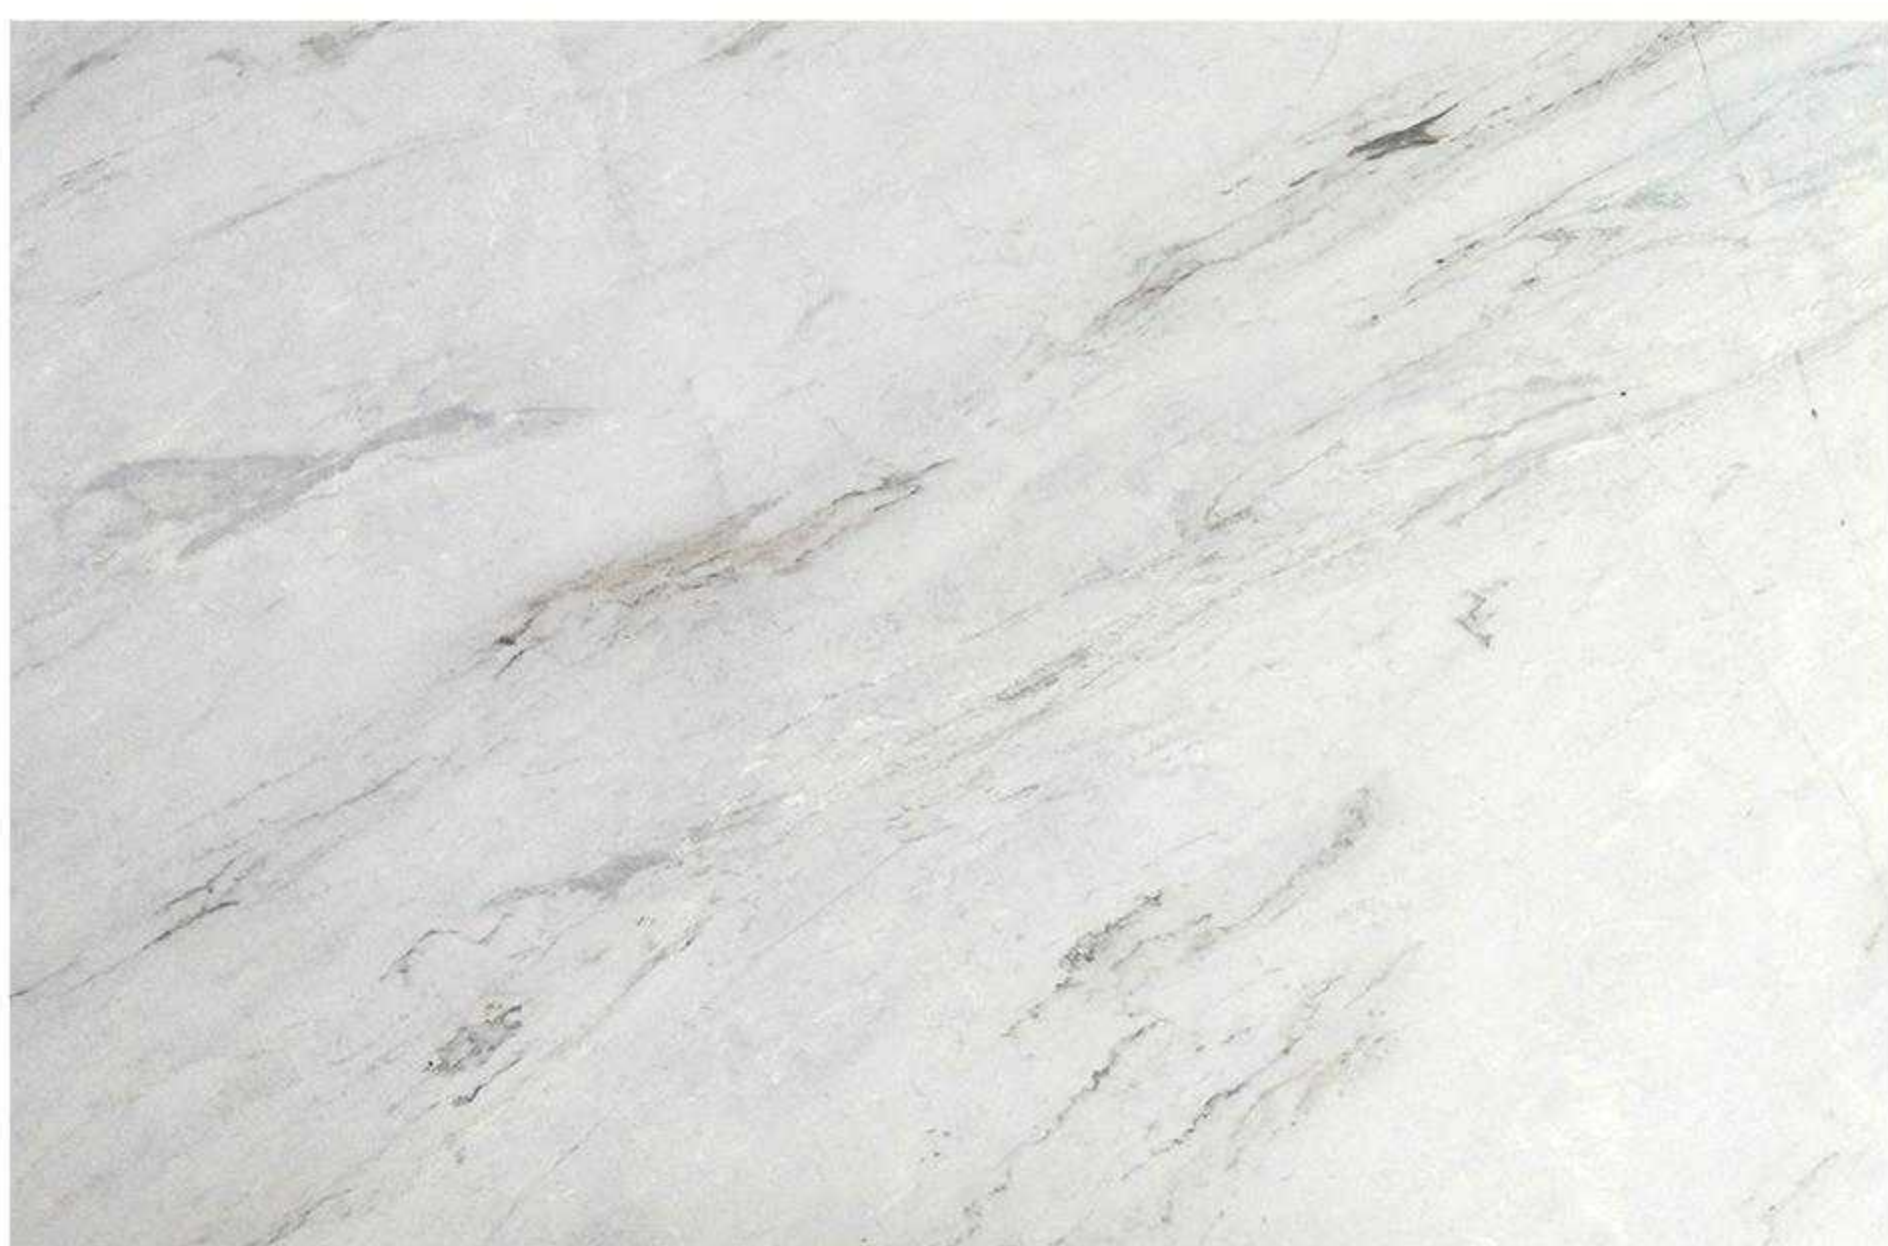

ELBA WHITE

Origin: China

Thickness: 18mm

Surface: Polished / Honed / Leathered

Application: Hotel, Apartment, Villa, etc