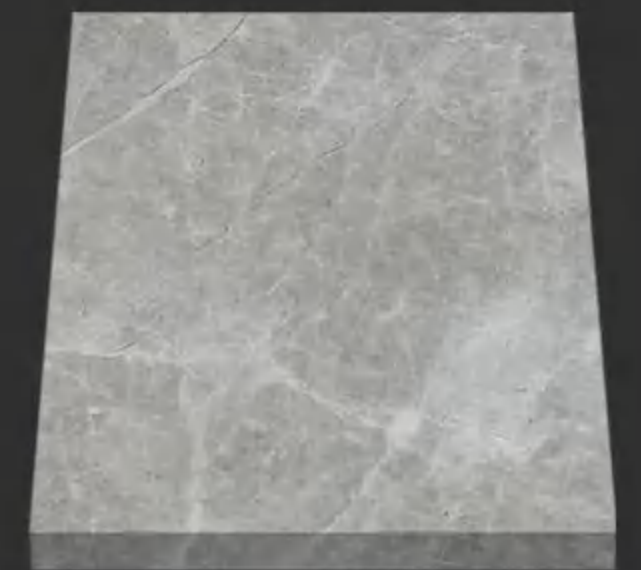

TUNDRA GREY

Origin: turkey
Surface: Polished
thickness: 18mm