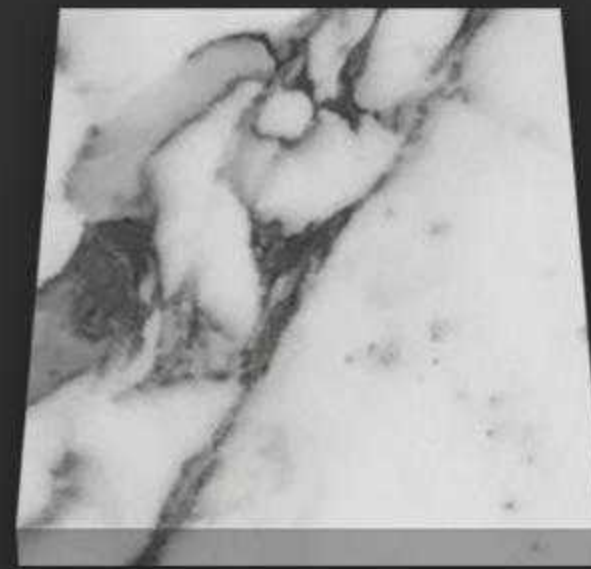

ARABESCATO

Origin: Italy

Surface: Polished

thickness: 18mm