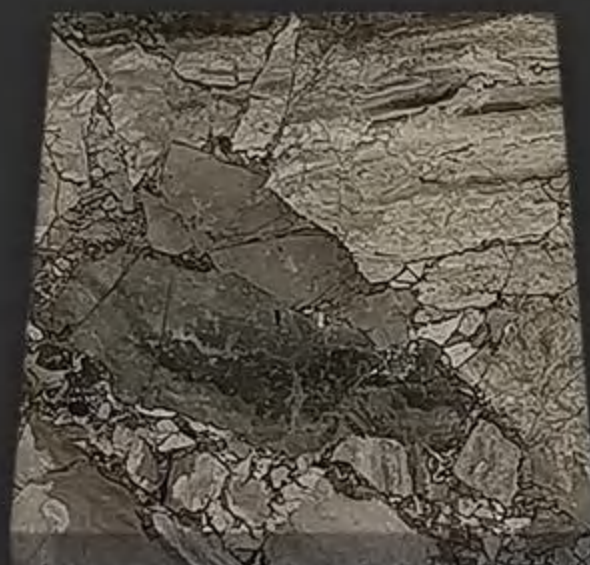

Origin: Italy
Surface: Polished
thickness: 18mm

TUNDRA GREY

Origin: turkey
Surface: Polished
thickness: 18mm

ULTRAMAN GREY

Origin: Turkey

Surface: Polished

thickness: 18mm

BLUE BARDIGLIO MARBLE

Origin: Italy

Surface: Polished

thickness: 18mm

NEW BARDIGE

Origin: Italy

Surface: Polished

thickness: 18mm

DAVINCI GREY

Origin: China

Surface: Polished

thickness: 18mm

BARDIGLIO NUVOLATO

Origin: Italy

Surface: Polished

thickness: 18mm

GREECE STELLAR WHITE