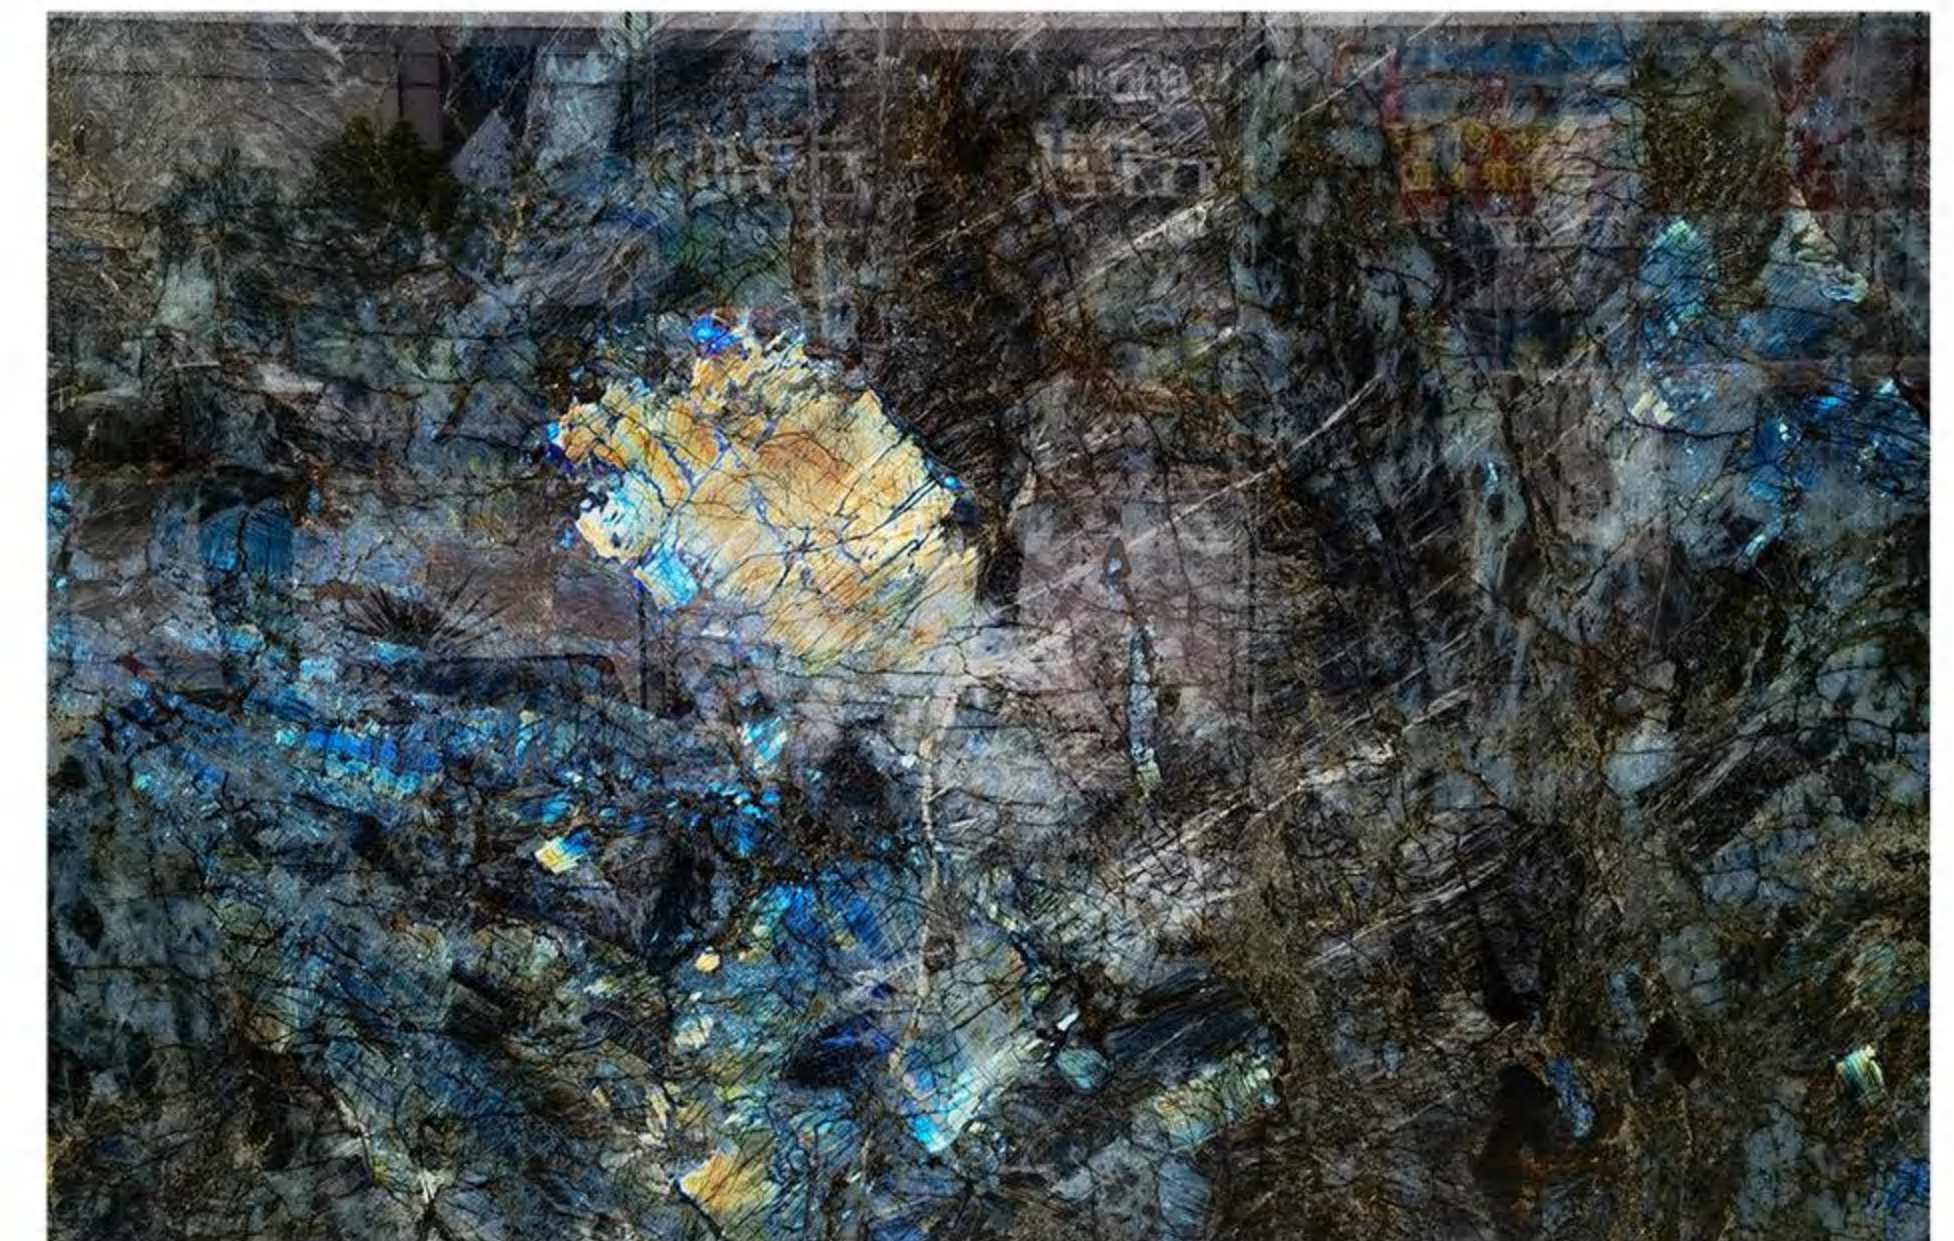

BLUE

BLUE LABRADORITE GRANITE

Origin: Brazil

Slab size: 2900*1500 mmUP

Surface: Polished / Honed / Leathered

Application: Hotel, Apartment, Villa, etc

GALACTIC BLUE GRANITE

Origin: Ukraine