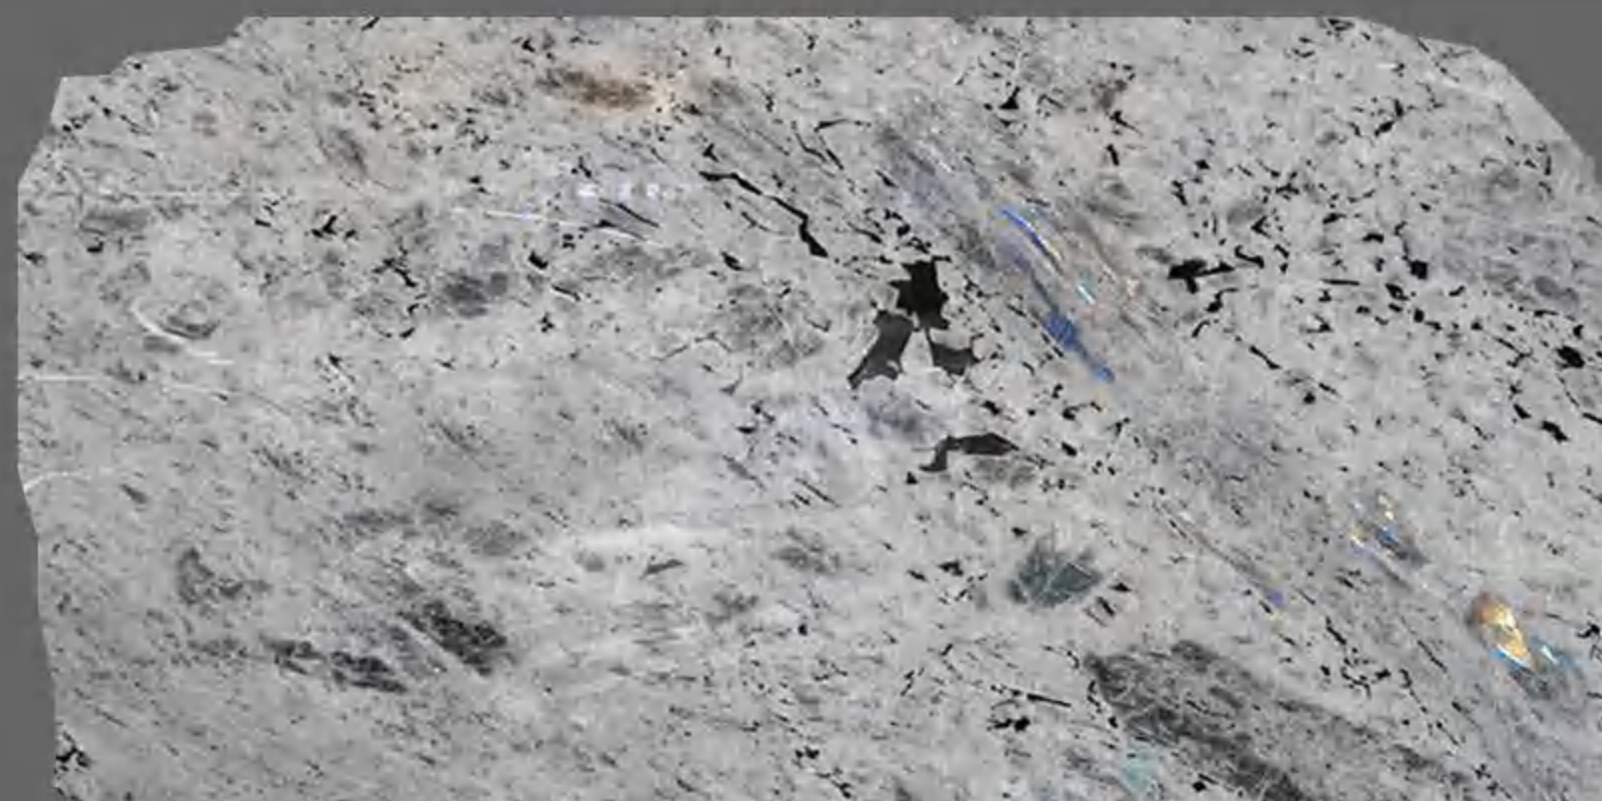

BLUE BAHIA GRANITE

Origin: India

Surface: Polished

Slab size: 2900*1500 mmUP