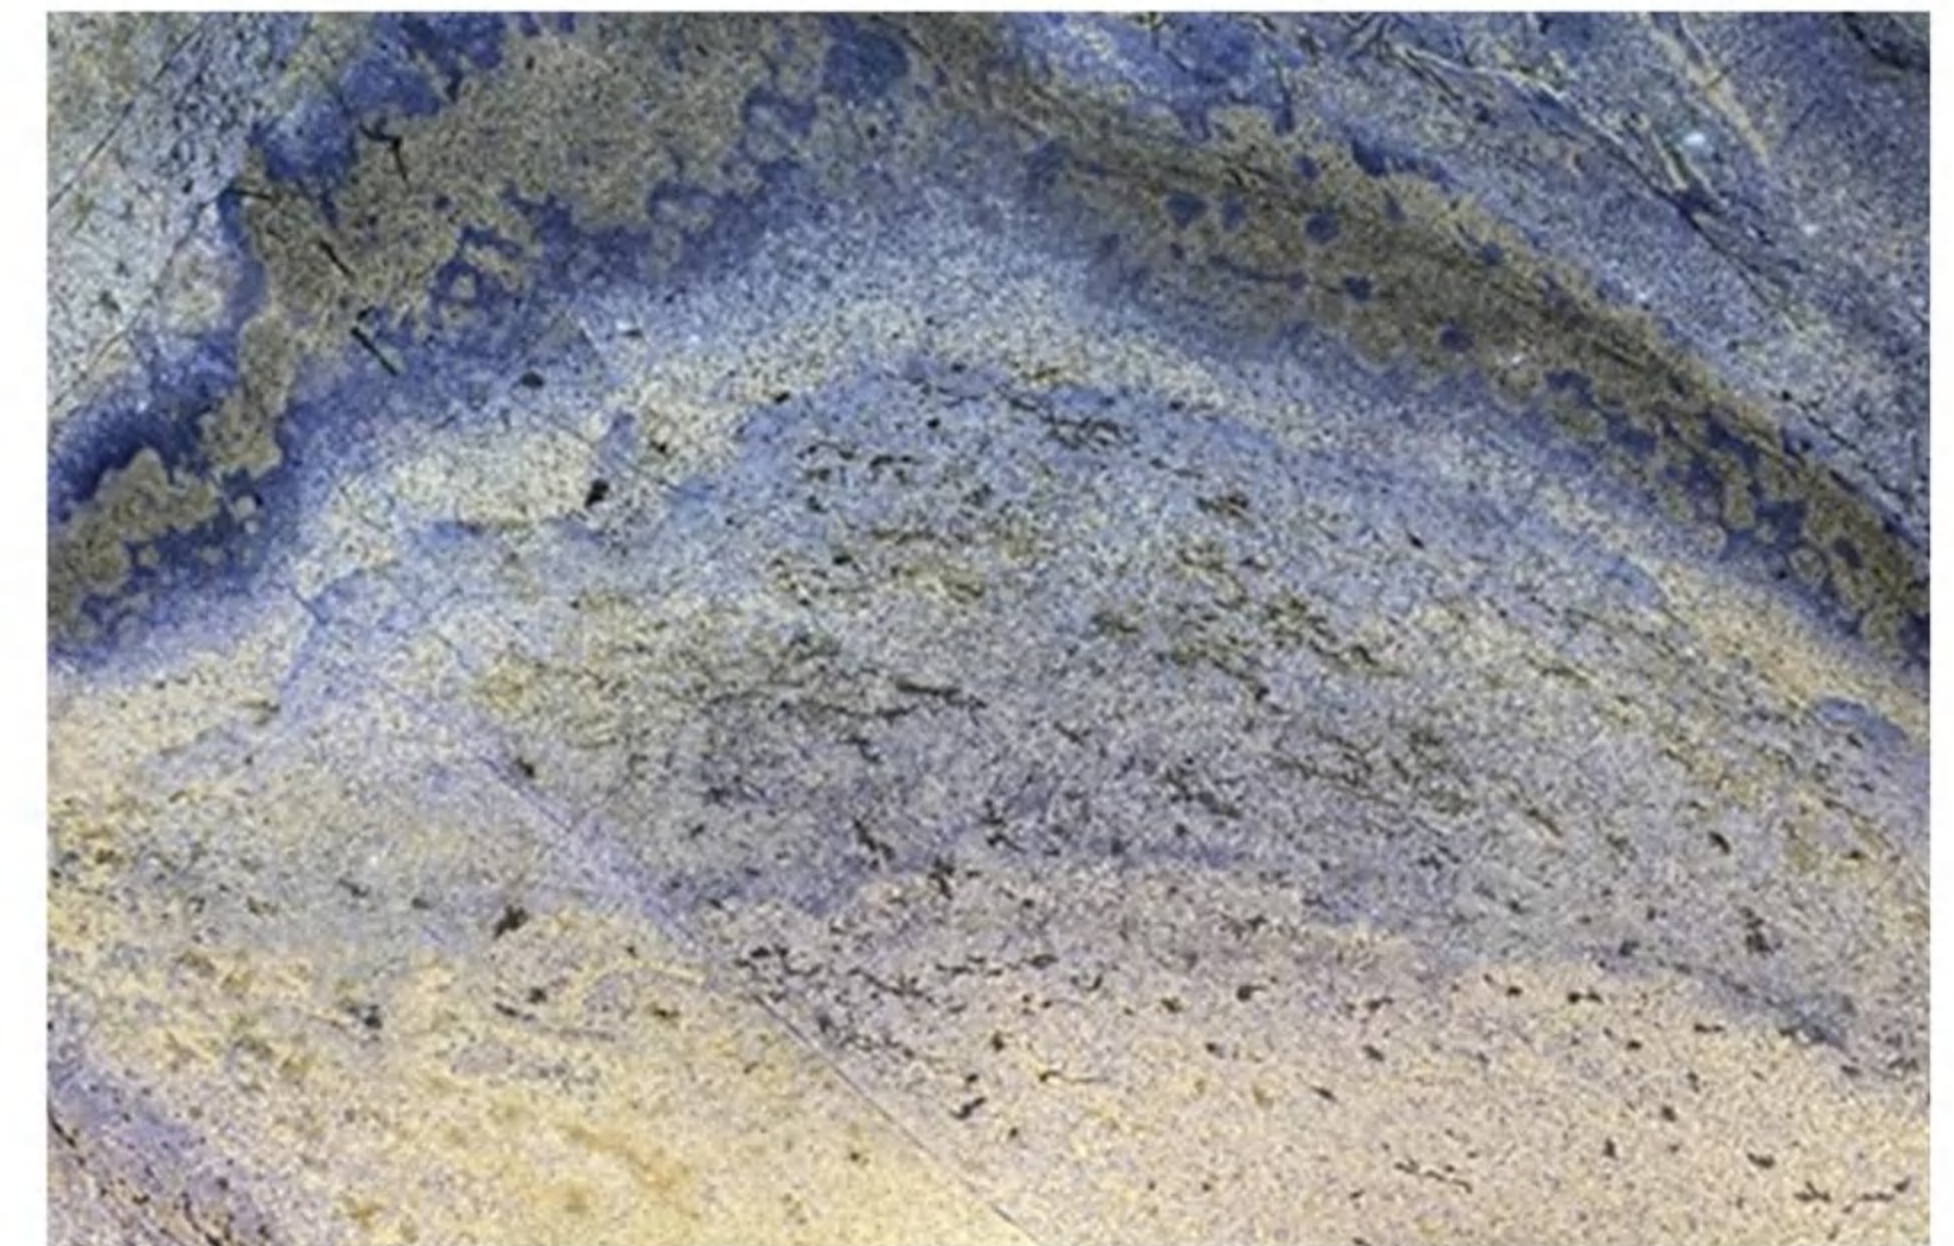

BLUE BAHIA GRANITE

Origin: Brazil

Slab size: 2900*1500 mmUP

Surface: Polished / Honed / Leathered

Application: Hotel, Apartment, Villa, etc