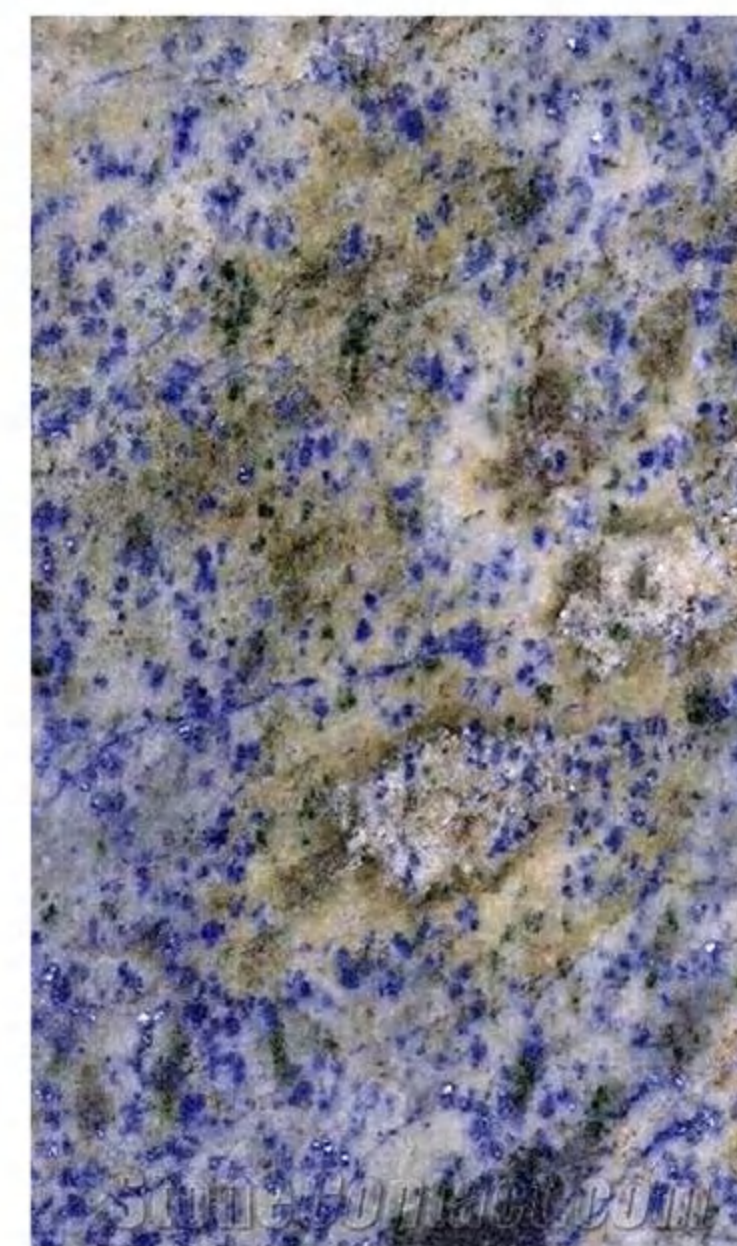

BLUE BAHIA GRANITE

Origin: Brazil

Slab size: 2900*1500 mmUP

Surface: Polished / Honed / Leathered

Application: Hotel, Apartment, Villa, etc