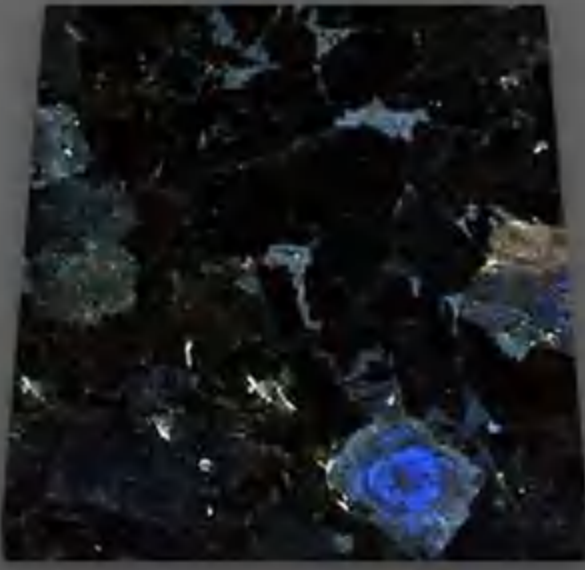

BLUE LABRADORITE GRANITE

Origin: Brazil

Surface: Polished

Slab size: 2900*1500 mmUP

BLUE FANTASY GRANITE

Origin: Brazil

Surface: Polished

Slab size: 2900*1500 mmUP

GALACTIC BLUE GRANITE

Origin: Ukraine

Surface: Polished

Slab size: 2900*1500 mmUP

EMERALD PEARL GRANITE

Origin: India

Surface: Polished

Slab size: 2900*1500 mmUP