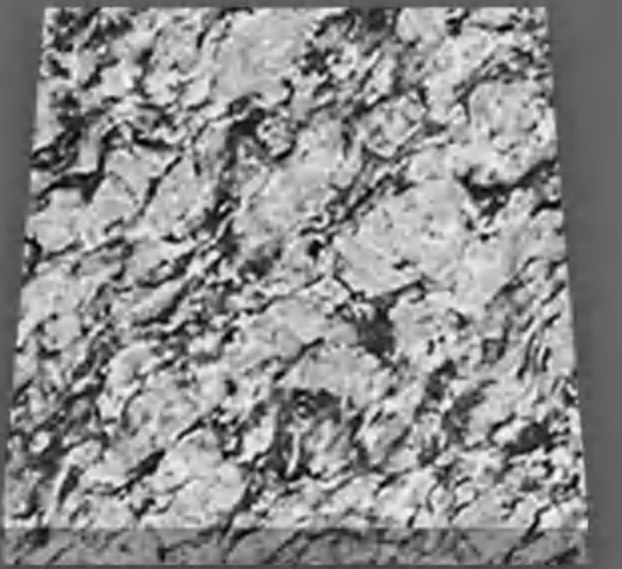

Origin: Brazil

Surface: Polished

Slab size: 2900*1500 mmUP

SPRAY WHITE

Origin: Brazil

Surface: Polished

Slab size: 2900*1500 mmUP

ANDROMEDA WHITE GRANITE