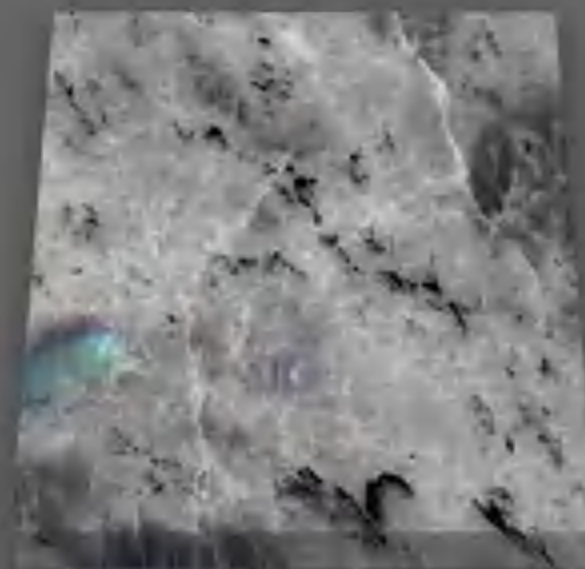

BLUE BAHIA GRANITE

Origin: India

Surface: Polished

Slab size: 2900*1500 mmUP