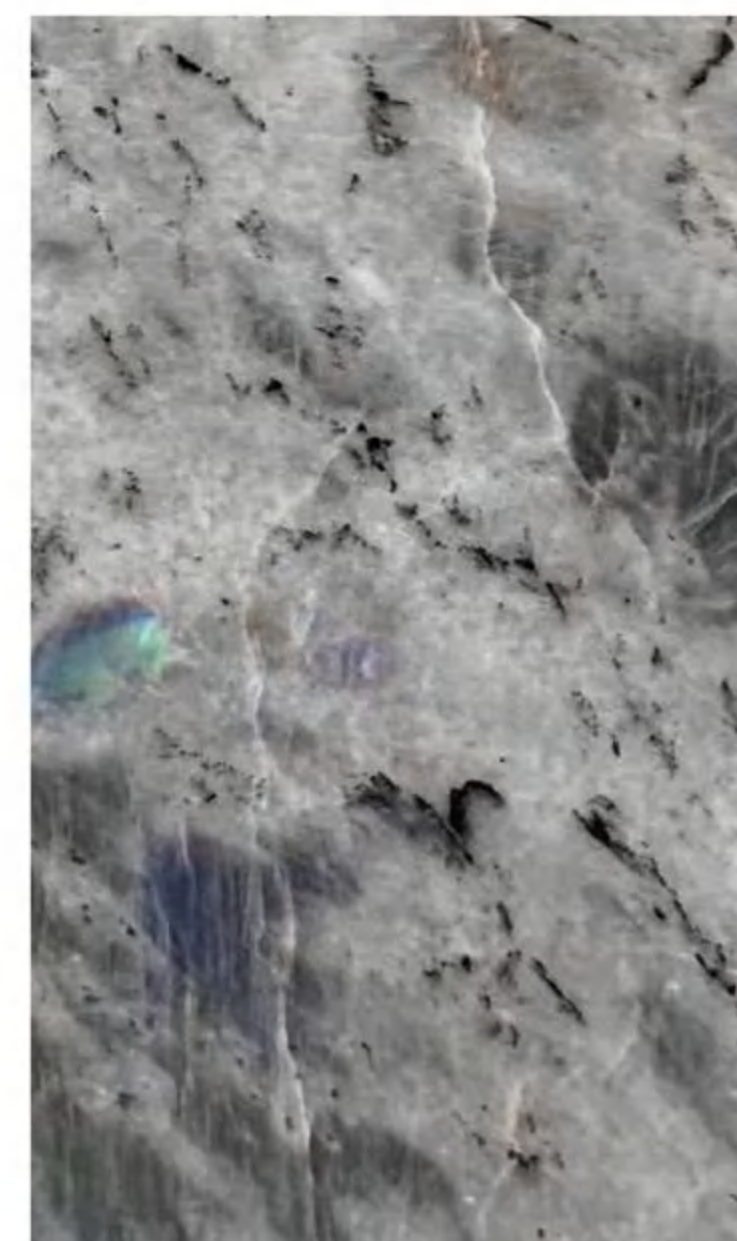

BLUE BAHIA GRANITE

Origin: Brazil

Slab size: 2900*1500 mmUP

Surface: Polished / Honed / Leathered

Application: Hotel, Apartment, Villa, etc

SNOW MOUNTAIN SAPPHIRE

Origin: Indian

Slab size: 2900*1500 mmUP

Surface: Polished / Honed / Leathered

Application: Hotel, Apartment, Villa, etc

EMERALD PEARL GRANITE

Origin: Indian

Slab size: 2900*1500 mmUP

Surface: Polished / Honed / Leathered

Application: Hotel, Apartment, Villa, etc