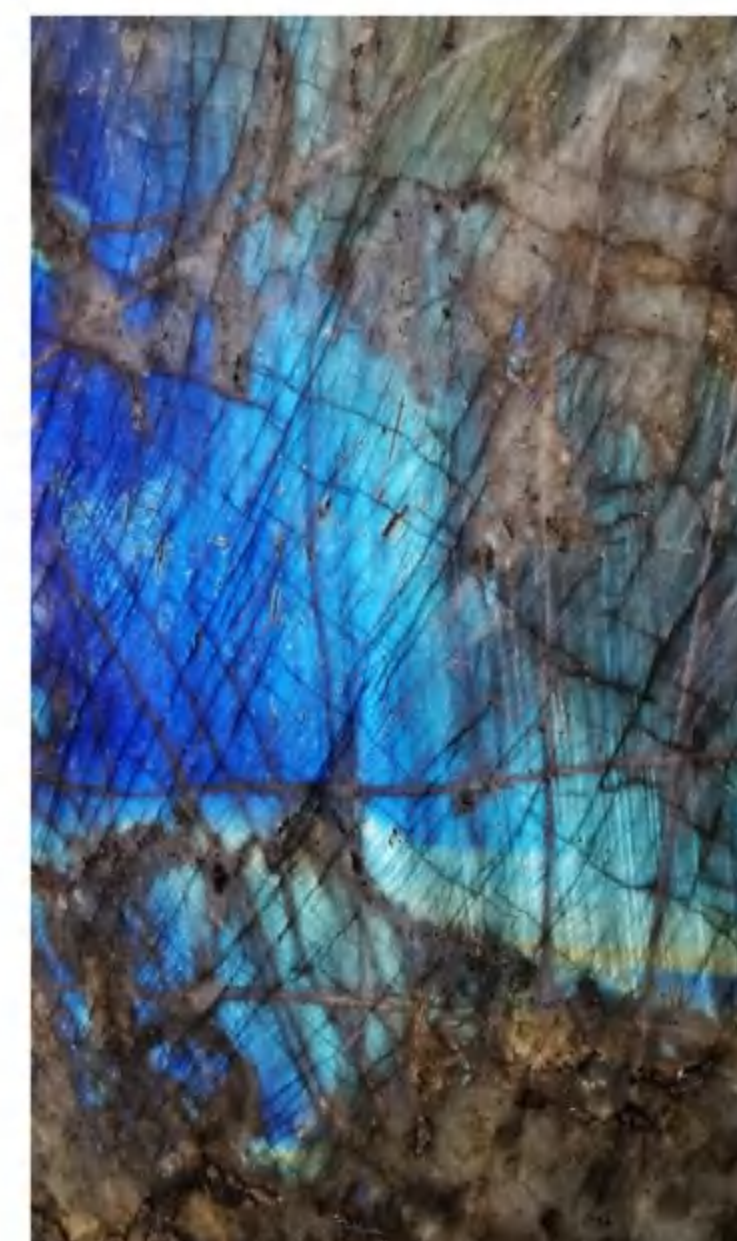

Origin: India

Surface: Polished

Slab size: 2900*1500 mmUP

A photograph of a dense forest at night, where the trees are illuminated with a soft, ethereal blue light. The scene is captured from a low angle, looking up into the canopy. The word "BLUE" is written in a large, white, serif font across the center of the image, set against a semi-transparent dark blue rectangular background.

BLUE

BLUE LABRADORITE GRANITE

Origin: Brazil

Slab size: 2900*1500 mmUP

Surface: Polished / Honed / Leathered

Application: Hotel, Apartment, Villa, etc

GALACTIC BLUE GRANITE

Origin: Ukraine