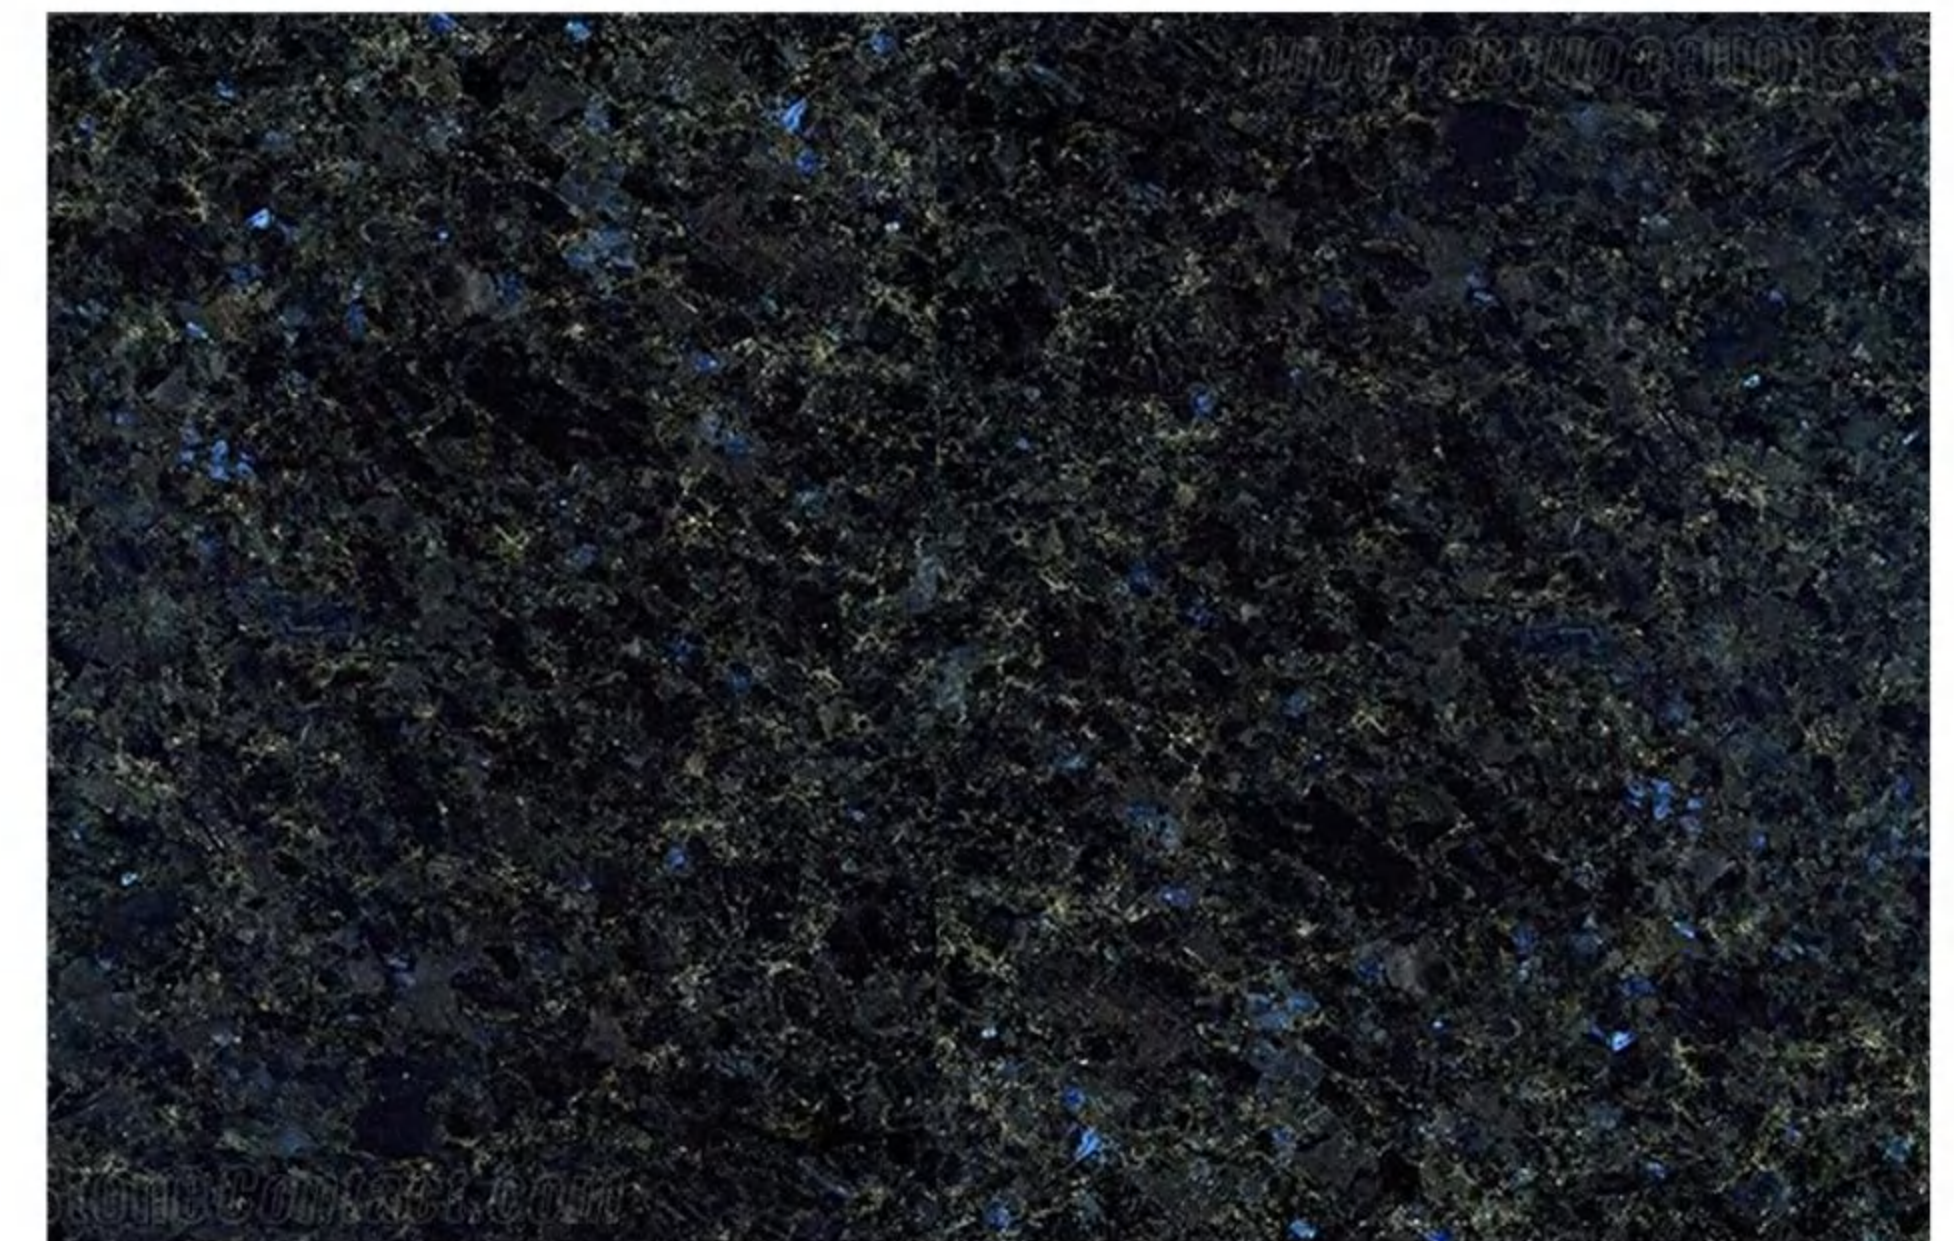

GALACTIC BLUE GRANITE

Origin: Ukraine

Slab size: 2900*1500 mmUP

Surface: Polished / Honed / Leathered

Application: Hotel, Apartment, Villa, etc