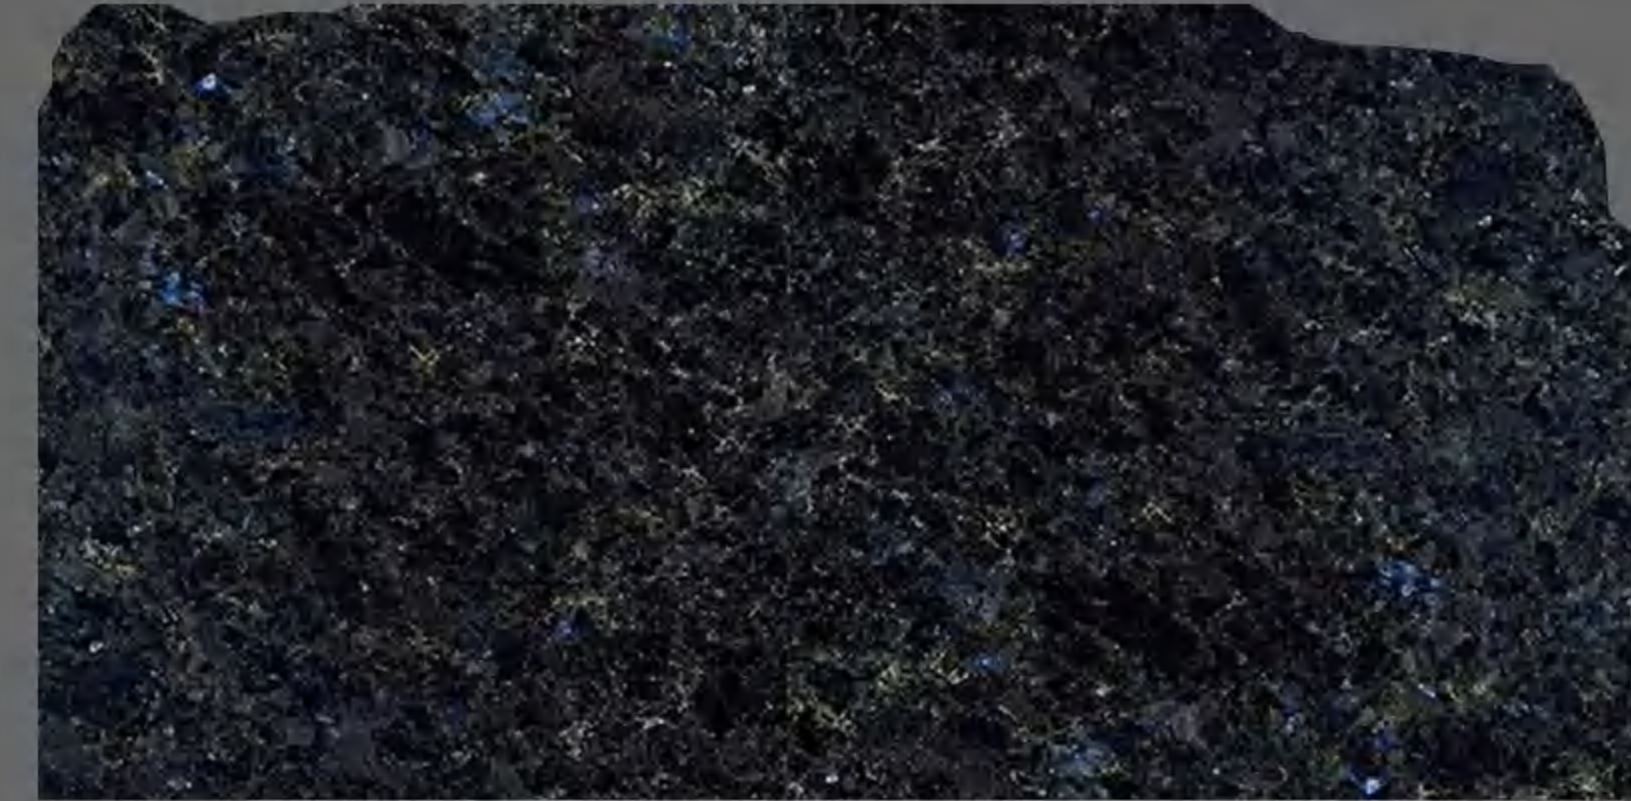

GALACTIC BLUE GRANITE

Origin: Ukraine

Surface: Polished

Slab size: 2900*1500 mmUP