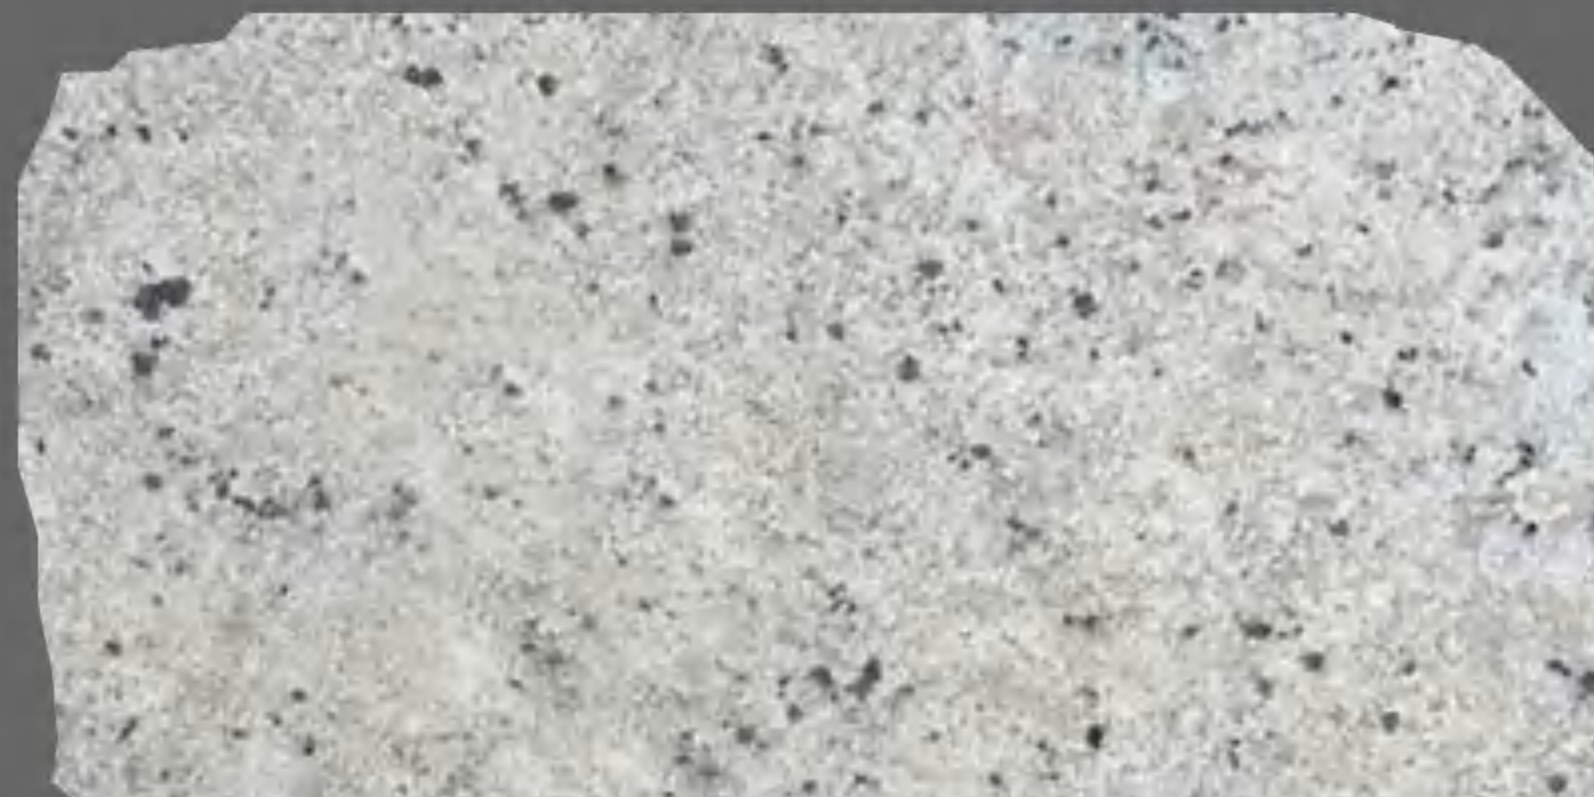

Origin: Sri Lanka

Surface: Polished

Slab size: 2900*1500 mmUP

KASHMIR WHITE GRANITE

Origin: India

Surface: Polished

Slab size: 2900*1500 mmUP

LUMEN BLUE MARBLE